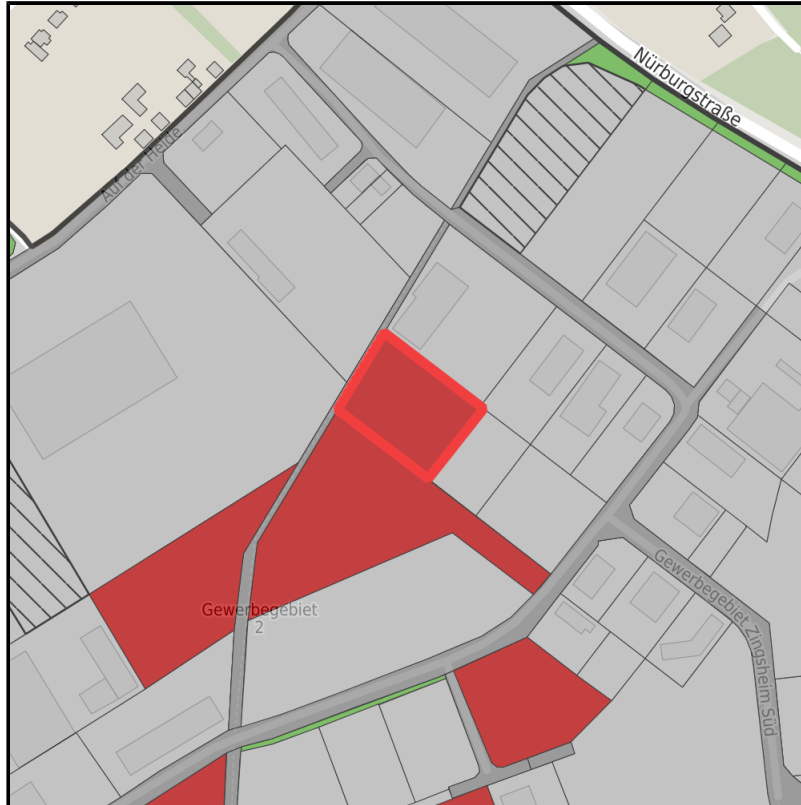

EXPOSÉ

Gewerbegebiet Zingsheim

Ort: Nettersheim

Regional overview

Municipal overview

Detail view

Parcel

Area size	4,330 m ²
Availability	Immediately available area
Area designation	Commercial zone
Divisible	No
24h operation	No

EXPOSÉ

Gewerbegebiet Zingsheim

Ort: Nettersheim

Details on commercial zone

Nettersheim - An excellent business location

The Zingsheim commercial zone covers an area of approx. 45 ha. At normal market prices from EUR 10,00/m² you receive all lots completely developed and ready for construction. The municipal administration will be glad to give you comprehensive advice on location terms.