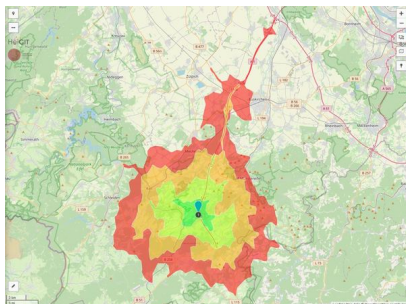

EXPOSÉ

Gewerbegebiet Zingsheim

Ort: Nettersheim

Regional overview

Municipal overview

Detail view

Parcel

Area size	4,330 m ²
Availability	Immediately available area
Area designation	Commercial zone
Divisible	No
24h operation	No

EXPOSÉ

Gewerbegebiet Zingsheim

Ort: Nettersheim

Details on commercial zone

Nettersheim - An excellent business location

The Zingsheim commercial zone covers an area of approx. 45 ha. At normal market prices from EUR 10,00/m² you receive all lots completely developed and ready for construction. The municipal administration will be glad to give you comprehensive advice on location terms.

Main companies	Eaton, Sägewerk, Hein, Lehmann, Presswerk Zingsheim, DUOTherm Rolladen GmbH, Airfit, Nordeifelwerkstätten
Industrial tax multiplier	413.00 %
Price	10.00 - 15.50 € / m ²
Area type	GE

Links

<https://www.gistra.de>

Erreichbarkeit in 20 Minuten: 66.000

Transport infrastructure

Freeway	A 1	3.9 km
Freeway	A 61	34.7 km
Airport	Köln-Bonn	69.9 km
Airport	Düsseldorf	118 km
Port	Am Godorfer Köln	55.5 km
Port	Köln Niehl	75.2 km