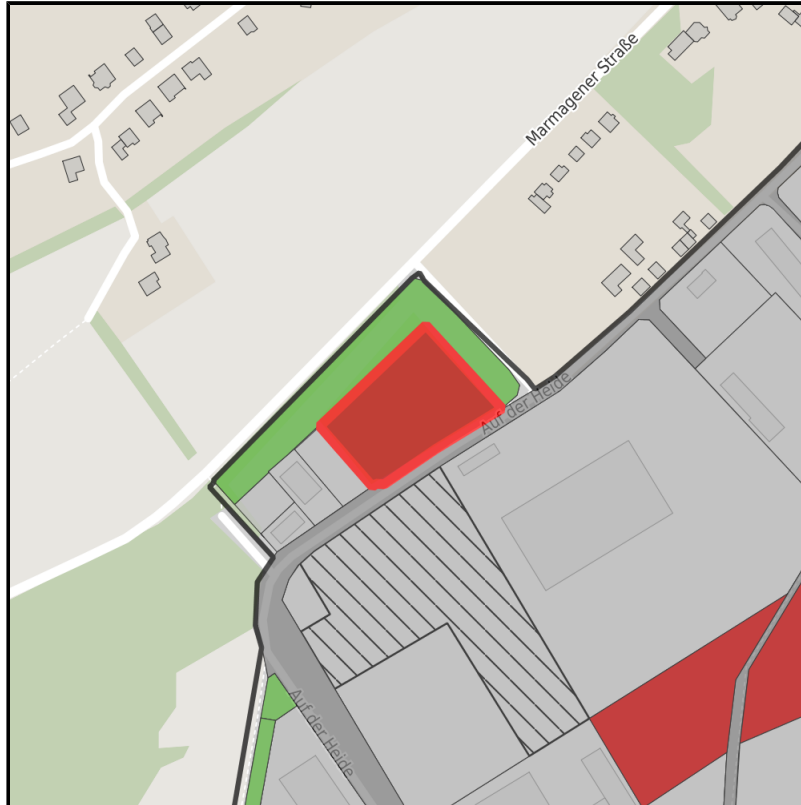

EXPOSÉ

Gewerbegebiet Zingsheim

Ort: Nettersheim

Regional overview

Municipal overview

Detail view

Parcel

Area size	6,500 m ²
Availability	Immediately available area
Area designation	Commercial zone
Divisible	Yes
24h operation	No

EXPOSÉ

Gewerbegebiet Zingsheim

Ort: Nettersheim

Details on commercial zone

Nettersheim - An excellent business location

The Zingsheim commercial zone covers an area of approx. 45 ha. At normal market prices from EUR 10,00/m² you receive all lots completely developed and ready for construction. The municipal administration will be glad to give you comprehensive advice on location terms.