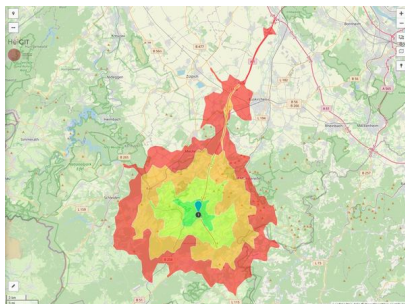

EXPOSÉ

Gewerbegebiet Zingsheim

Ort: Nettersheim

Regional overview

Municipal overview

Detail view

Parcel

Area size	6,500 m ²
Availability	Immediately available area
Area designation	Commercial zone
Divisible	Yes
24h operation	No

EXPOSÉ

Gewerbegebiet Zingsheim

Ort: Nettersheim

Details on commercial zone

Nettersheim - An excellent business location

The Zingsheim commercial zone covers an area of approx. 45 ha. At normal market prices from EUR 10,00/m² you receive all lots completely developed and ready for construction. The municipal administration will be glad to give you comprehensive advice on location terms.

Main companies	Eaton, Sägewerk, Hein, Lehmann, Presswerk Zingsheim, DUOTherm Rolladen GmbH, Airfit, Nordeifelwerkstätten
Industrial tax multiplier	413.00 %
Price	10.00 - 15.50 € / m ²
Area type	GE

Links

<https://www.gistra.de>

Erreichbarkeit in 20 Minuten: 66.000

Transport infrastructure

Freeway	A 1	3.9 km
Freeway	A 61	34.7 km
Airport	Köln-Bonn	69.9 km
Airport	Düsseldorf	118 km
Port	Am Godorfer Köln	55.5 km
Port	Köln Niehl	75.2 km