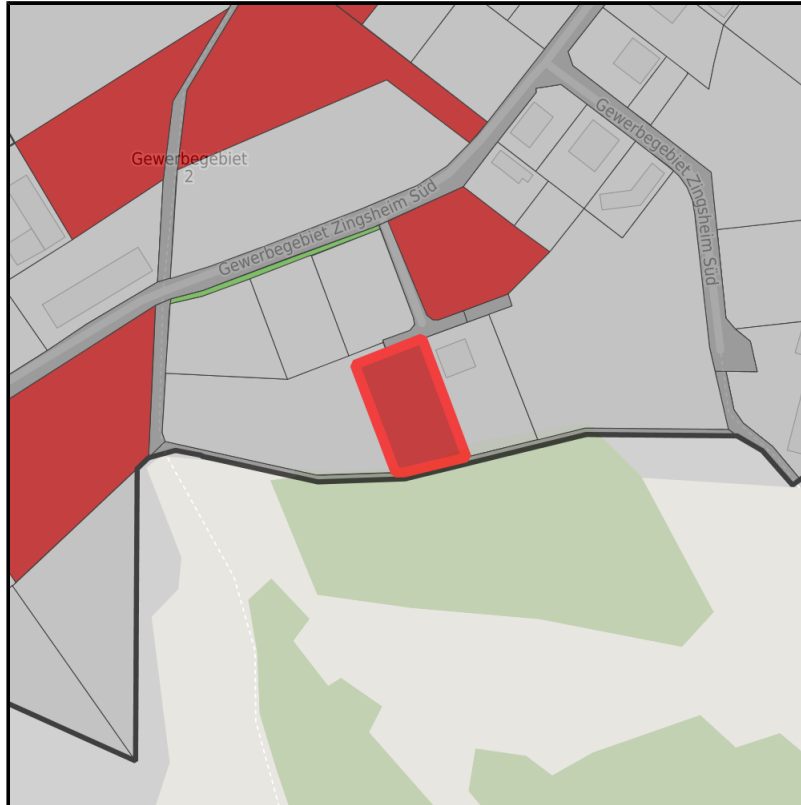

EXPOSÉ

Gewerbegebiet Zingsheim

Ort: Nettersheim

Regional overview

Municipal overview

Detail view

Parcel

Area size	3,390 m ²
Availability	Immediately available area
Area designation	Commercial zone
Divisible	No
24h operation	No

EXPOSÉ

Gewerbegebiet Zingsheim

Ort: Nettersheim

Details on commercial zone

Nettersheim - An excellent business location

The Zingsheim commercial zone covers an area of approx. 45 ha. At normal market prices from EUR 10,00/m² you receive all lots completely developed and ready for construction. The municipal administration will be glad to give you comprehensive advice on location terms.