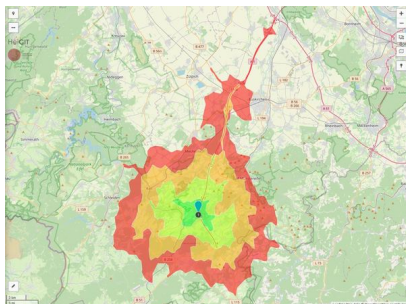

EXPOSÉ

Gewerbegebiet Zingsheim

Ort: Nettersheim

Regional overview

Municipal overview

Detail view

Parcel

Area size	3,390 m ²
Availability	Immediately available area
Area designation	Commercial zone
Divisible	No
24h operation	No

EXPOSÉ

Gewerbegebiet Zingsheim

Ort: Nettersheim

Details on commercial zone

Nettersheim - An excellent business location

The Zingsheim commercial zone covers an area of approx. 45 ha. At normal market prices from EUR 10,00/m² you receive all lots completely developed and ready for construction. The municipal administration will be glad to give you comprehensive advice on location terms.

Main companies	Eaton, Sägewerk, Hein, Lehmann, Presswerk Zingsheim, DUOTherm Rolladen GmbH, Airfit, Nordeifelwerkstätten
Industrial tax multiplier	413.00 %
Price	10.00 - 15.50 € / m ²
Area type	GE

Links

<https://www.gistra.de>

Erreichbarkeit in 20 Minuten: 66.000

Transport infrastructure

Freeway	A 1	3.9 km
Freeway	A 61	34.7 km
Airport	Köln-Bonn	69.9 km
Airport	Düsseldorf	118 km
Port	Am Godorfer Köln	55.5 km
Port	Köln Niehl	75.2 km