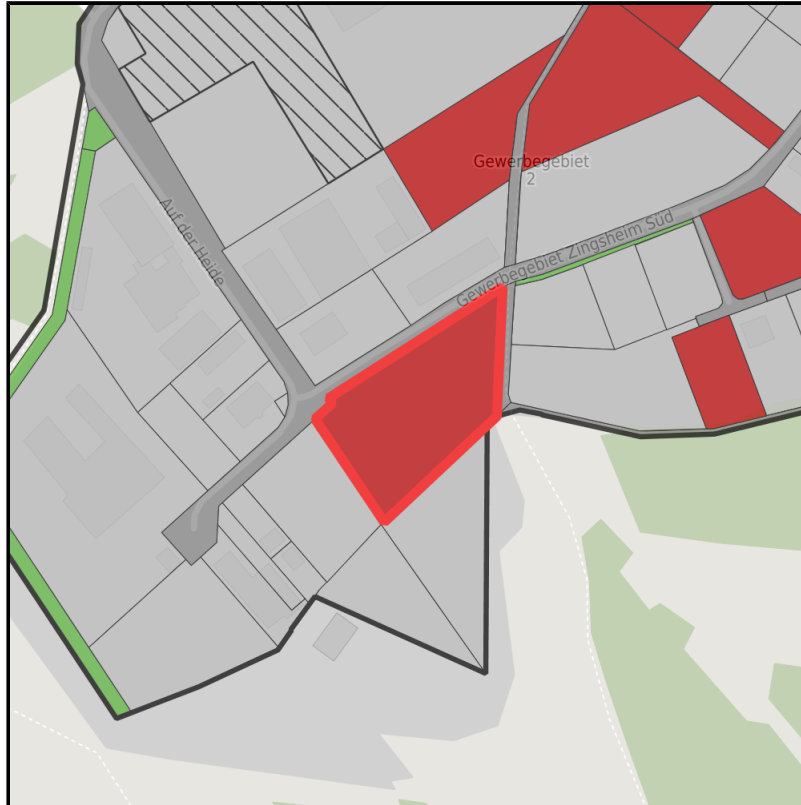

EXPOSÉ

Gewerbegebiet Zingsheim

Ort: Nettersheim

Regional overview

Municipal overview

Detail view

Parcel

Area size	11,900 m ²
Availability	Immediately available area
Area designation	Commercial zone
Divisible	Yes
24h operation	No

EXPOSÉ

Gewerbegebiet Zingsheim

Ort: Nettersheim

Details on commercial zone

Nettersheim - An excellent business location

The Zingsheim commercial zone covers an area of approx. 45 ha. At normal market prices from EUR 10,00/m² you receive all lots completely developed and ready for construction. The municipal administration will be glad to give you comprehensive advice on location terms.

EXPOSÉ

Gewerbegebiet Zingsheim

Ort: Nettersheim

Information about Nettersheim

Part of the German-Belgian Nature Reserve, Nettersheim is located in the northern part of the Eifel hills between the Urft und Erft rivers. The municipality consists of eleven villages (Bouderath, Buir, Engalgau, Frohngau, Holzmülheim, Marmagen, Nettersheim, Pesch, Roderath, Tondorf, and Zingsheim) with a total of 8,000 inhabitants. These settlements can trace their origins back to the early Middle Ages and ? in some cases ? to Roman times. The tall church steeples and the carefully restored timber-and-stone dwellings are a picturesque attraction for visitors.