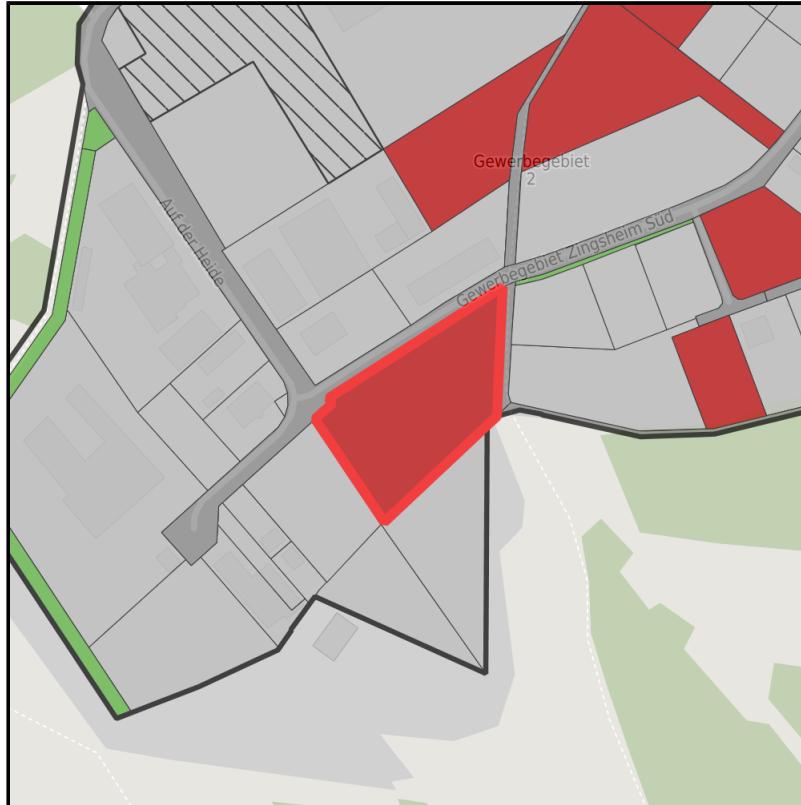

EXPOSÉ

Gewerbegebiet Zingsheim

Ort: Nettersheim

Regional overview

Municipal overview

Detail view

Parcel

Area size	11,900 m ²
Availability	Immediately available area
Area designation	Commercial zone
Divisible	Yes
24h operation	No

EXPOSÉ

Gewerbegebiet Zingsheim

Ort: Nettersheim

Details on commercial zone

Nettersheim - An excellent business location

The Zingsheim commercial zone covers an area of approx. 45 ha. At normal market prices from EUR 10,00/m² you receive all lots completely developed and ready for construction. The municipal administration will be glad to give you comprehensive advice on location terms.

EXPOSÉ

Gewerbegebiet Zingsheim

Ort: Nettersheim

Information about Nettersheim

Part of the German-Belgian Nature Reserve, Nettersheim is located in the northern part of the Eifel hills between the Urft und Erft rivers. The municipality consists of eleven villages (Bouderath, Buir, Engalgau, Frohngau, Holzmülheim, Marmagen, Nettersheim, Pesch, Roderath, Tondorf, and Zingsheim) with a total of 8,000 inhabitants. These settlements can trace their origins back to the early Middle Ages and ? in some cases ? to Roman times. The tall church steeples and the carefully restored timber-and-stone dwellings are a picturesque attraction for visitors.