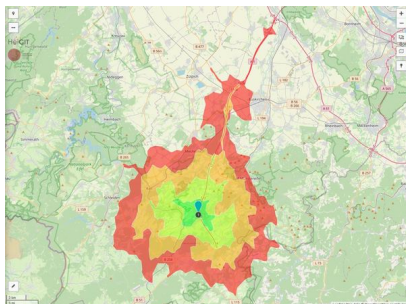

EXPOSÉ

Gewerbegebiet Zingsheim

Ort: Nettersheim

Regional overview

Municipal overview

Detail view

Parcel

Area size	11,900 m ²
Availability	Immediately available area
Area designation	Commercial zone
Divisible	Yes
24h operation	No

EXPOSÉ

Gewerbegebiet Zingsheim

Ort: Nettersheim

Details on commercial zone

Nettersheim - An excellent business location

The Zingsheim commercial zone covers an area of approx. 45 ha. At normal market prices from EUR 10,00/m² you receive all lots completely developed and ready for construction. The municipal administration will be glad to give you comprehensive advice on location terms.

Main companies	Eaton, Sägewerk, Hein, Lehmann, Presswerk Zingsheim, DUOTherm Rolladen GmbH, Airfit, Nordeifelwerkstätten
Industrial tax multiplier	413.00 %
Price	10.00 - 15.50 € / m ²
Area type	GE

Links

<https://www.gistra.de>

Erreichbarkeit in 20 Minuten: 66.000

Transport infrastructure

Freeway	A 1	3.9 km
Freeway	A 61	34.7 km
Airport	Köln-Bonn	69.9 km
Airport	Düsseldorf	118 km
Port	Am Godorfer Köln	55.5 km
Port	Köln Niehl	75.2 km