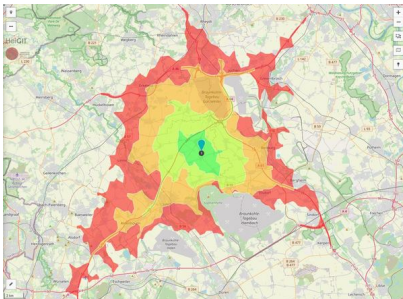

EXPOSÉ

Gewerbegebiet Ameln

Ort: Titz

Details on commercial zone

Industrial area Ameln - near to Europe

Precisely because of its outstanding location in this economic region, the municipality of Titz is a favorable center for development. The Aachen-Düsseldorf (A 44) and Venlo-Cologne (A 61) freeways with the Titz and Jackerath junctions create ideal transport connections, e.g. providing direct access to the north-west European economic region. Both freeways can be reached without having to cross town. The commercial zone offers excellent location benefits in particular for the logistics sector.

Main companies Buir-Bliesheimer Agrargenossenschaft, Fa. Weuthen, Fa. Tholen
Industrial tax multiplier 480.00 %
Area type GI / GE

Links

<https://www.gistra.de>

Erreichbarkeit in 20 Minuten: 284.500
Einwohner

EXPOSÉ

Gewerbegebiet Ameln

Ort: Titz

Information about Titz

Titz is located midst of transport and economic areas

Köln-Venlo-Düsseldorf-Mönchengladbach-Aachen. Due to its excellent location Titz is a favorable location for business development.

Motorways Aachen-Düsseldorf (A44) and Venlo-Köln(A61) with junction Titz and Jackerath create a perfect traffic connection. Titz has direct access to northwest European industry. Both motorways can be accessed by cross-down link. The industrial zone Titz - Ameln comprises an area of ca. 35 ha which can be divided into bigger and smaller divisions.