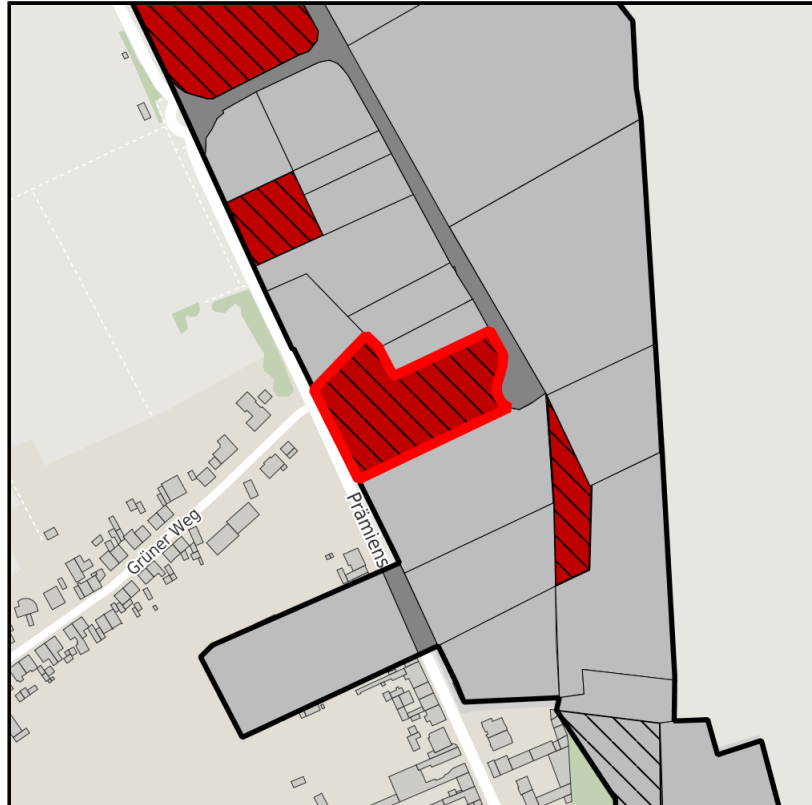

EXPOSÉ

Gewerbegebiet Ameln

Ort: Titz

Regional overview

Municipal overview

Detail view

Parcel

Area size	7,750 m ²
Price	35.00 €/m ²
Availability	Immediately available area
Area designation	Industrial area
Divisible	No
24h operation	No
Description	it is possible to expand the surface to about 64,000 sqm

EXPOSÉ

Gewerbegebiet Ameln

Ort: Titz

Details on commercial zone

Industrial area Ameln - near to Europe

Precisely because of its outstanding location in this economic region, the municipality of Titz is a favorable center for development. The Aachen-Düsseldorf (A 44) and Venlo-Cologne (A 61) freeways with the Titz and Jackerath junctions create ideal transport connections, e.g. providing direct access to the north-west European economic region. Both freeways can be reached without having to cross town. The commercial zone offers excellent location benefits in particular for the logistics sector.

EXPOSÉ

Gewerbegebiet Ameln

Ort: Titz

Information about Titz

Titz is located midst of transport and economic areas

Köln-Venlo-Düsseldorf-Mönchengladbach-Aachen. Due to its excellent location Titz is a favorable location for business development.

Motorways Aachen-Düsseldorf (A44) and Venlo-Köln(A61) with junction Titz and Jackerath create a perfect traffic connection. Titz has direct access to northwest European industry. Both motorways can be accessed by cross-down link. The industrial zone Titz - Ameln comprises an area of ca. 35 ha which can be divided into bigger and smaller divisions.