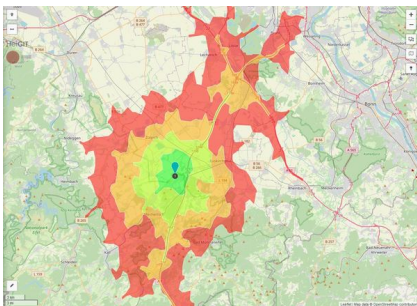

EXPOSÉ

Gewerbegebiet "Am Gartzemer Weg"

Ort: Mechernich

www.germansite.de

Regional overview

Municipal overview

Detail view

Parcel

Area size	12,880 m ²
Price	60.00 €/m ²
Availability	Immediately available area
Area designation	Commercial zone
Divisible	Yes
24h operation	No

EXPOSÉ

Gewerbegebiet "Am Gartzemer Weg"

Ort: Mechernich

Details on commercial zone

Area type

GI / GE

Links

<https://www.gistra.de>

Erreichbarkeit in 20 Minuten: 233.000
Einwohner

Transport infrastructure

Freeway	A 1	2 km
Freeway	A 4	17.3 km
Airport	Köln-Bonn	65.7 km
Airport	Maastricht-Aachen	76.7 km
Port	Am Godorfer Köln	47.7 km
Port	Binnenhavenweg Stein (NL)	76 km

EXPOSÉ

Gewerbegebiet "Am Gartzemer Weg"

Ort: Mechernich

Information about Mechernich

Because of its central position and a favorable traffic connection, Mechernich serves as a node for various industries and service companies. The Eifel region with its beautiful countryside is undoubtedly an area of high recreational value - Mechernich in particular offers a great deal in terms of leisure and culture.