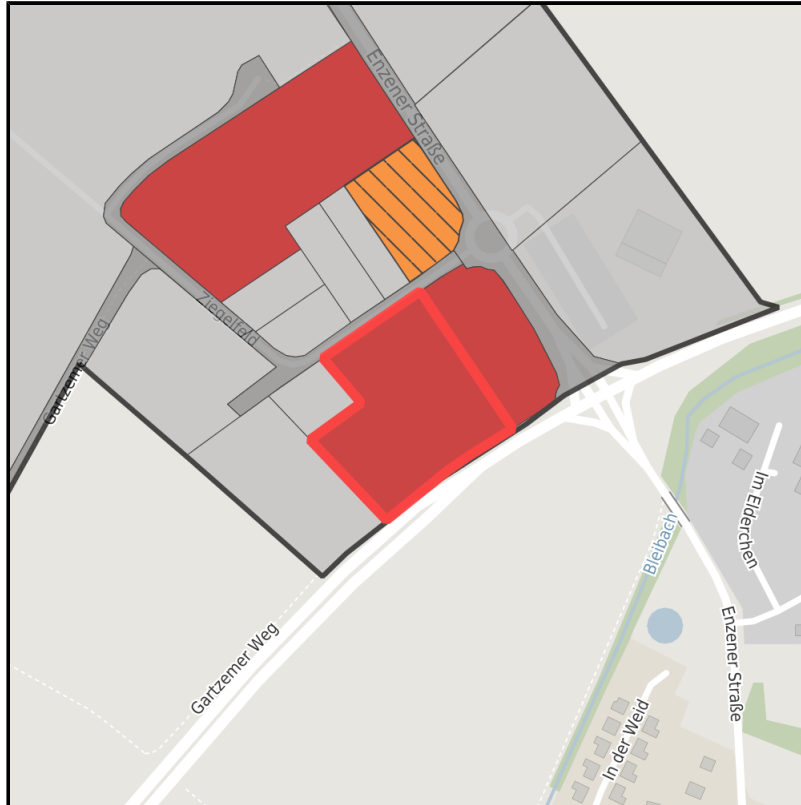

EXPOSÉ

Gewerbegebiet "Am Gartzemer Weg"

Ort: Mechernich

www.germansite.de

Regional overview

Municipal overview

Detail view

Parcel

Area size	12,880 m ²
Price	60.00 €/m ²
Availability	Immediately available area
Area designation	Commercial zone
Divisible	Yes
24h operation	No

EXPOSÉ

Gewerbegebiet "Am Gartzemer Weg"

Ort: Mechernich

Details on commercial zone

Area type

GI / GE

Links

<https://www.gistra.de>

Erreichbarkeit in 20 Minuten: 233.000
Einwohner

Transport infrastructure

Freeway	A 1	2 km
Freeway	A 4	17.3 km
Airport	Köln-Bonn	65.7 km
Airport	Maastricht-Aachen	76.7 km
Port	Am Godorfer Köln	47.7 km
Port	Binnenhavenweg Stein (NL)	76 km

EXPOSÉ

Gewerbegebiet "Am Gartzemer Weg"

Ort: Mechernich

Information about Mechernich

Because of its central position and a favorable traffic connection, Mechernich serves as a node for various industries and service companies. The Eifel region with its beautiful countryside is undoubtedly an area of high recreational value - Mechernich in particular offers a great deal in terms of leisure and culture.