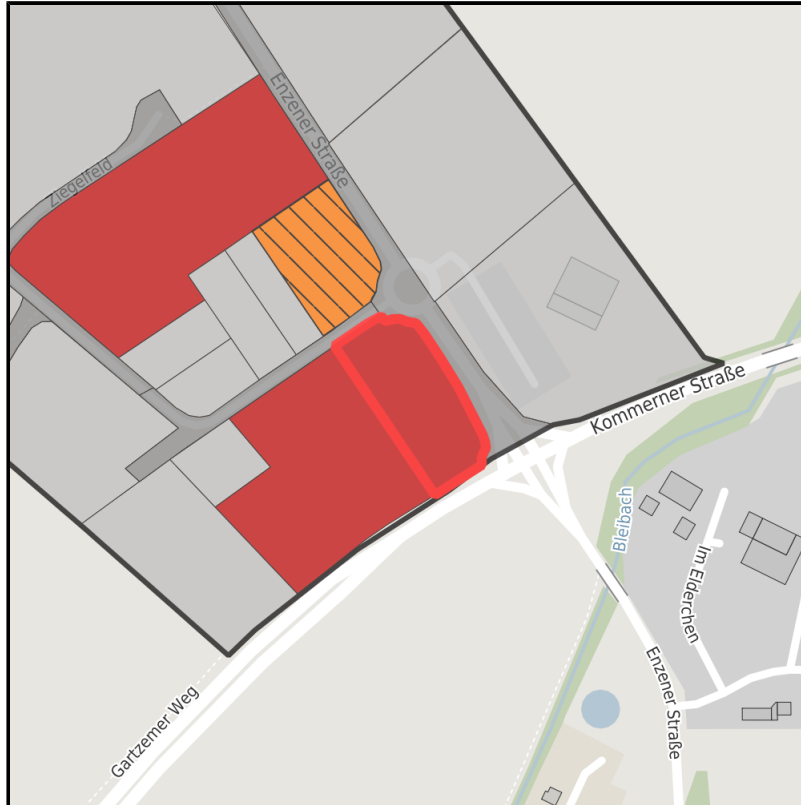

EXPOSÉ

Gewerbegebiet "Am Gartzemer Weg"

Ort: Mechernich

www.germansite.de

Regional overview

Municipal overview

Detail view

Parcel

Area size	6,100 m ²
Price	65.00 €/m ²
Availability	Immediately available area
Area designation	Commercial zone
Divisible	No
24h operation	No

EXPOSÉ

Gewerbegebiet "Am Gartzemer Weg"

Ort: Mechernich

Details on commercial zone

Area type

GI / GE

Links

<https://www.gistra.de>

Erreichbarkeit in 20 Minuten: 233.000
Einwohner

Transport infrastructure

Freeway	A 1	2 km
Freeway	A 4	17.3 km
Airport	Köln-Bonn	65.7 km
Airport	Maastricht-Aachen	76.7 km
Port	Am Godorfer Köln	47.7 km
Port	Binnenhavenweg Stein (NL)	76 km

EXPOSÉ

Gewerbegebiet "Am Gartzemer Weg"

Ort: Mechernich

Information about Mechernich

Because of its central position and a favorable traffic connection, Mechernich serves as a node for various industries and service companies. The Eifel region with its beautiful countryside is undoubtedly an area of high recreational value - Mechernich in particular offers a great deal in terms of leisure and culture.