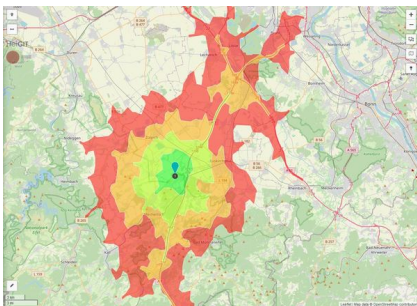

EXPOSÉ

Gewerbegebiet "Am Gartzemer Weg"

Ort: Mechernich

www.germansite.de

Regional overview

Municipal overview

Detail view

Parcel

Area size	6,100 m ²
Price	65.00 €/m ²
Availability	Immediately available area
Area designation	Commercial zone
Divisible	No
24h operation	No

EXPOSÉ

Gewerbegebiet "Am Gartzemer Weg"

Ort: Mechernich

Details on commercial zone

Area type

GI / GE

Links

<https://www.gistra.de>

Erreichbarkeit in 20 Minuten: 233.000
Einwohner

Transport infrastructure

Freeway	A 1	2 km
Freeway	A 4	17.3 km
Airport	Köln-Bonn	65.7 km
Airport	Maastricht-Aachen	76.7 km
Port	Am Godorfer Köln	47.7 km
Port	Binnenhavenweg Stein (NL)	76 km

EXPOSÉ

Gewerbegebiet "Am Gartzemer Weg"

Ort: Mechernich

Information about Mechernich

Because of its central position and a favorable traffic connection, Mechernich serves as a node for various industries and service companies. The Eifel region with its beautiful countryside is undoubtedly an area of high recreational value - Mechernich in particular offers a great deal in terms of leisure and culture.