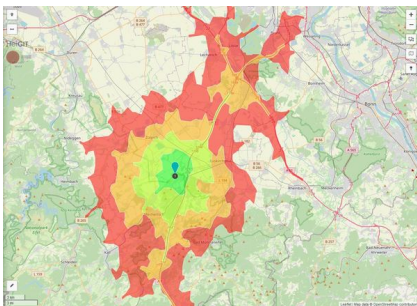

EXPOSÉ

Gewerbegebiet "Am Gartzemer Weg"

Ort: Mechernich

www.germansite.de

Regional overview

Municipal overview

Detail view

Parcel

Area size	6,100 m ²
Price	65.00 €/m ²
Availability	Immediately available area
Area designation	Commercial zone
Divisible	No
24h operation	No

EXPOSÉ

Gewerbegebiet "Am Gartzemer Weg"

Ort: Mechernich

Details on commercial zone

Area type

GE / GI

Links

<https://www.gistra.de>

Erreichbarkeit in 20 Minuten: 233.000
Einwohner

Transport infrastructure

Freeway	A 1	2 km
Freeway	A 4	17.3 km
Airport	Köln-Bonn	65.7 km
Airport	Maastricht-Aachen	76.7 km
Port	Am Godorfer Köln	47.7 km
Port	Binnenhavenweg Stein (NL)	76 km

EXPOSÉ

Gewerbegebiet "Am Gartzemer Weg"

Ort: Mechernich

Information about Mechernich

Because of its central position and a favorable traffic connection, Mechernich serves as a node for various industries and service companies. The Eifel region with its beautiful countryside is undoubtedly an area of high recreational value - Mechernich in particular offers a great deal in terms of leisure and culture.