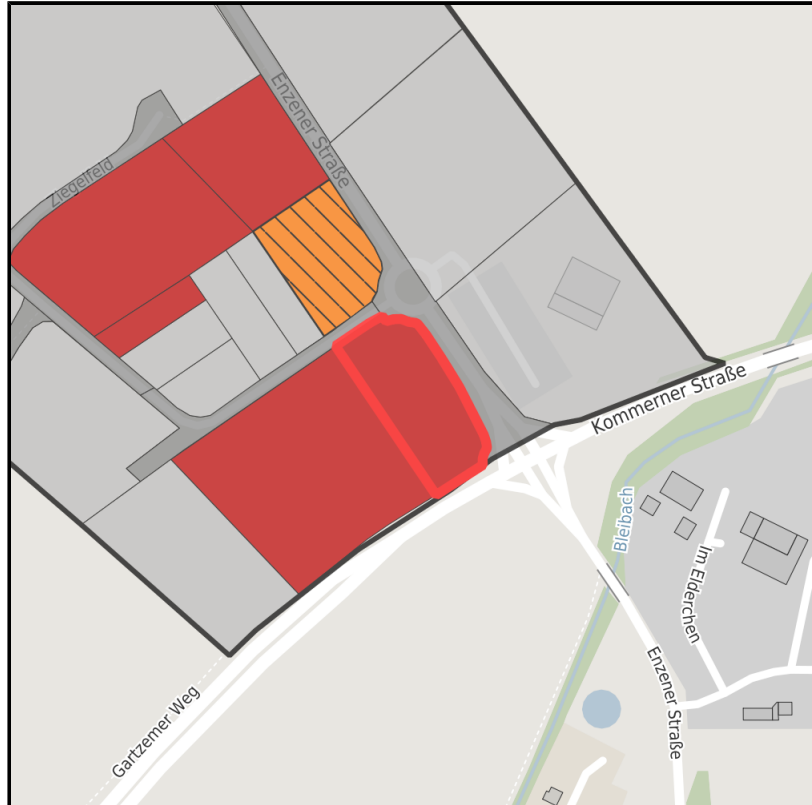

EXPOSÉ

Gewerbegebiet "Am Gartzemer Weg"

Ort: Mechernich

www.germansite.de

Regional overview

Municipal overview

Detail view

Parcel

Area size	6,100 m ²
Price	65.00 €/m ²
Availability	Immediately available area
Divisible	No
24h operation	No

Details on commercial zone

Area type GE / GI

EXPOSÉ

Gewerbegebiet "Am Gartzemer Weg"

Ort: Mechernich

Because of its central position and a favorable traffic connection, Mechernich serves as a node for various industries and service companies. The Eifel region with its beautiful countryside is undoubtedly an area of high recreational value - Mechernich in particular offers a great deal in terms of leisure and culture.