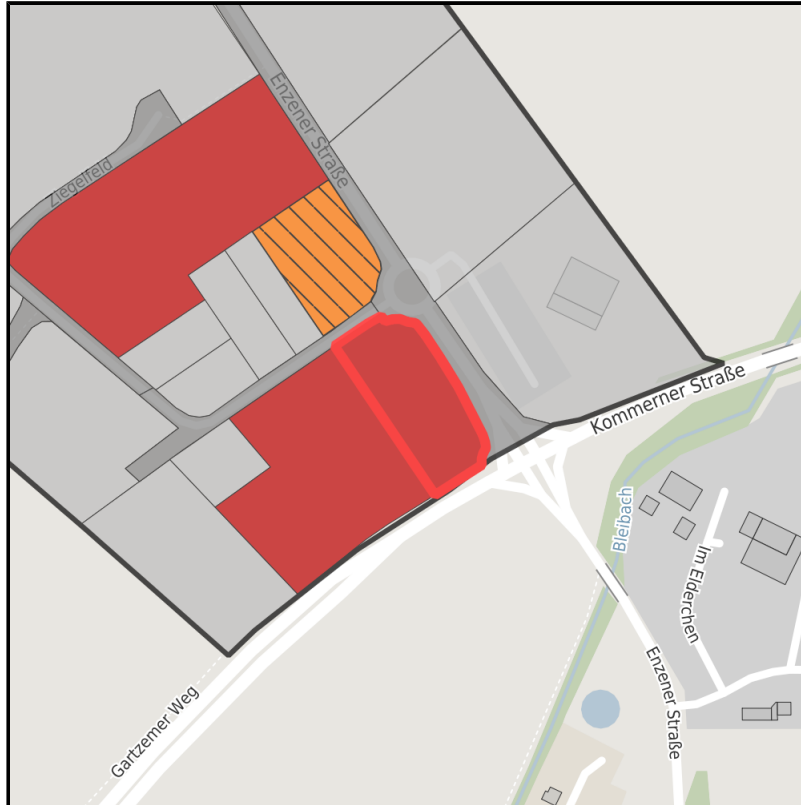

EXPOSÉ

Gewerbegebiet "Am Gartzemer Weg"

Ort: Mechernich

www.germansite.de

Regional overview

Municipal overview

Detail view

Parcel

Area size	6,100 m ²
Price	65.00 €/m ²
Availability	Immediately available area
Area designation	Commercial zone
Divisible	No
24h operation	No

EXPOSÉ

Gewerbegebiet "Am Gartzemer Weg"

Ort: Mechernich

Details on commercial zone

Area type

GE / GI

Links

<https://www.gistra.de>

Erreichbarkeit in 20 Minuten: 233.000
Einwohner

Transport infrastructure

Freeway	A 1	2 km
Freeway	A 4	17.3 km
Airport	Köln-Bonn	65.7 km
Airport	Maastricht-Aachen	76.7 km
Port	Am Godorfer Köln	47.7 km
Port	Binnenhavenweg Stein (NL)	76 km

EXPOSÉ

Gewerbegebiet "Am Gartzemer Weg"

Ort: Mechernich

Information about Mechernich

Because of its central position and a favorable traffic connection, Mechernich serves as a node for various industries and service companies. The Eifel region with its beautiful countryside is undoubtedly an area of high recreational value - Mechernich in particular offers a great deal in terms of leisure and culture.