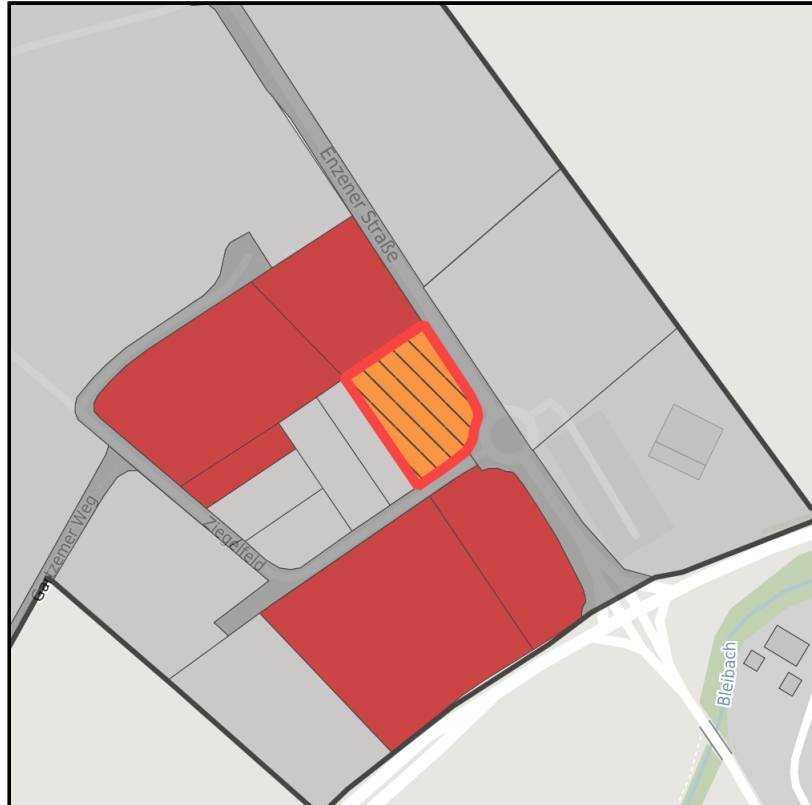

EXPOSÉ

Gewerbegebiet "Am Gartzemer Weg"

Ort: Mechernich

www.germansite.de

Regional overview

Municipal overview

Detail view

Parcel

Area size	4,980 m ²
Price	55.00 €/m ²
Availability	Available area within short term (< 2 years)
Divisible	Yes
24h operation	Yes

Details on commercial zone

Area type GE / GI

EXPOSÉ

Gewerbegebiet "Am Gartzemer Weg"

Ort: Mechernich

Transport infrastructure

Freeway	A 1	2 km
Freeway	A 4	17.3 km
Airport	Köln-Bonn	65.7 km
Airport	Maastricht-Aachen	76.7 km
Port	Am Godorfer Köln	47.7 km
Port	Binnenhavenweg Stein (NL)	76 km

Information about Mechernich

Because of its central position and a favorable traffic connection, Mechernich serves as a node for various industries and service companies. The Eifel region with its beautiful countryside is undoubtedly an area of high recreational value - Mechernich in particular offers a great deal in terms of leisure and culture.