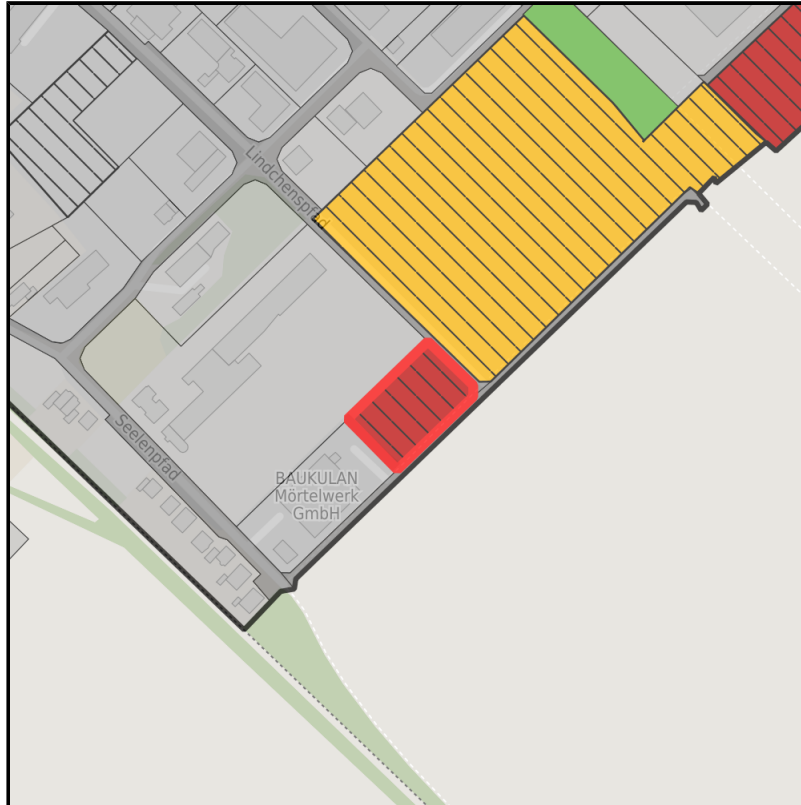

EXPOSÉ

Gewerbegebiet Vettweiß

Ort: Vettweiß

Regional overview

Municipal overview

Detail view

Parcel

Area size	3,033 m ²
Price	30.00 €/m ²
Availability	Immediately available area
Area designation	Commercial zone
Divisible	Yes
24h operation	No

EXPOSÉ

Gewerbegebiet Vettweiß

Ort: Vettweiß

Details on commercial zone

Vettweiß - The ABC for your success

The Vettweiss commercial zone is well located in the Aachen - Bonn - Cologne (ABC) city triangle. Situated on the outskirts of Vettweiss, the Vettweiss commercial zone provides your employees with numerous utilities which can be reached easily on foot. Favorable space prices as well as a legally binding development plan will guarantee that your business has an optimum start in Vettweiss.

EXPOSÉ

Gewerbegebiet Vettweiß

Ort: Vettweiß

Transport infrastructure

Freeway	A4	15 km
Freeway	A1	15.9 km
Airport	Köln-Bonn	60.6 km
Airport	Maastrich-Aachen	81.7 km
Port	Am Godorf Köln	39.6 km
Port	Binnenhavenweg Stein (NL)	81.1 km