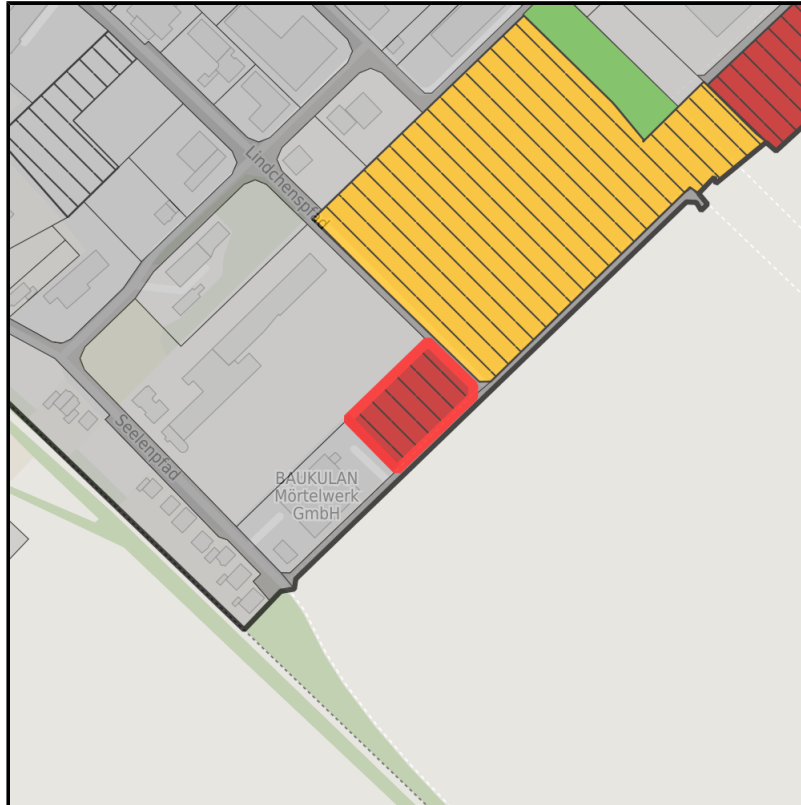

EXPOSÉ

Gewerbegebiet Vettweiß

Ort: Vettweiß

Regional overview

Municipal overview

Detail view

Parcel

Area size	3,033 m ²
Price	30.00 €/m ²
Availability	Immediately available area
Area designation	Commercial zone
Divisible	Yes
24h operation	No

Details on commercial zone

Vettweiß - The ABC for your success

The Vettweiss commercial zone is well located in the Aachen - Bonn - Cologne (ABC) city triangle. Situated on the outskirts of Vettweiss, the Vettweiss commercial zone provides your employees with numerous utilities which can be reached easily on foot. Favorable space prices as well as a legally binding development plan will guarantee that your business has an optimum start in Vettweiss.