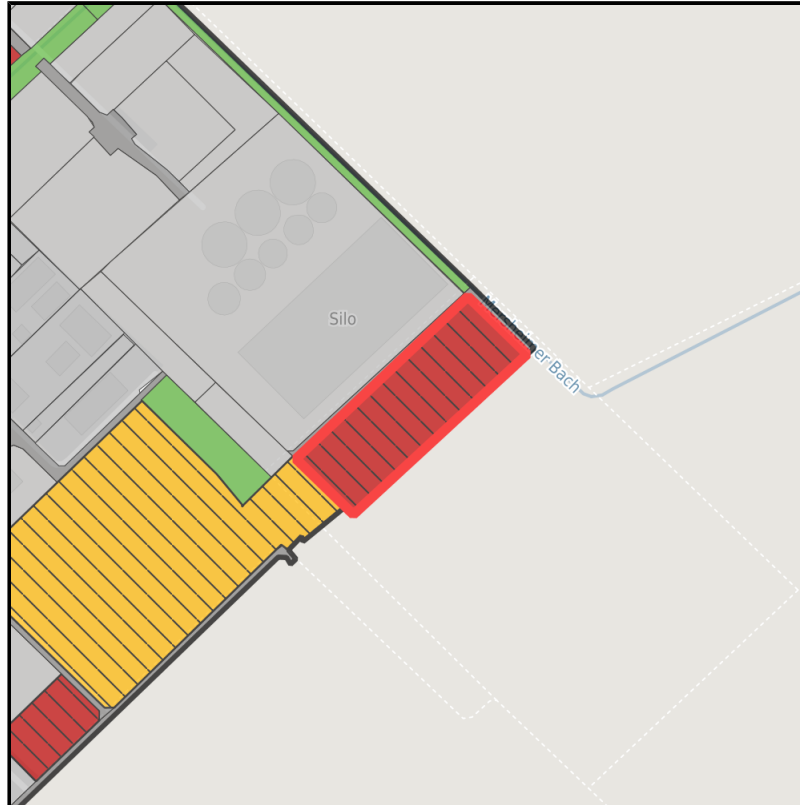

### Gewerbegebiet Vettweiß

Ort: Vettweiß

Regional overview

Municipal overview

Detail view

### Details on commercial zone

Vettweiß - The ABC for your success

The Vettweiss commercial zone is well located in the Aachen - Bonn - Cologne (ABC) city triangle. Situated on the outskirts of Vettweiss, the Vettweiss commercial zone provides your employees with numerous utilities which can be reached easily on foot. Favorable space prices as well as a legally binding development plan will guarantee that your business has an optimum start in Vettweiss.