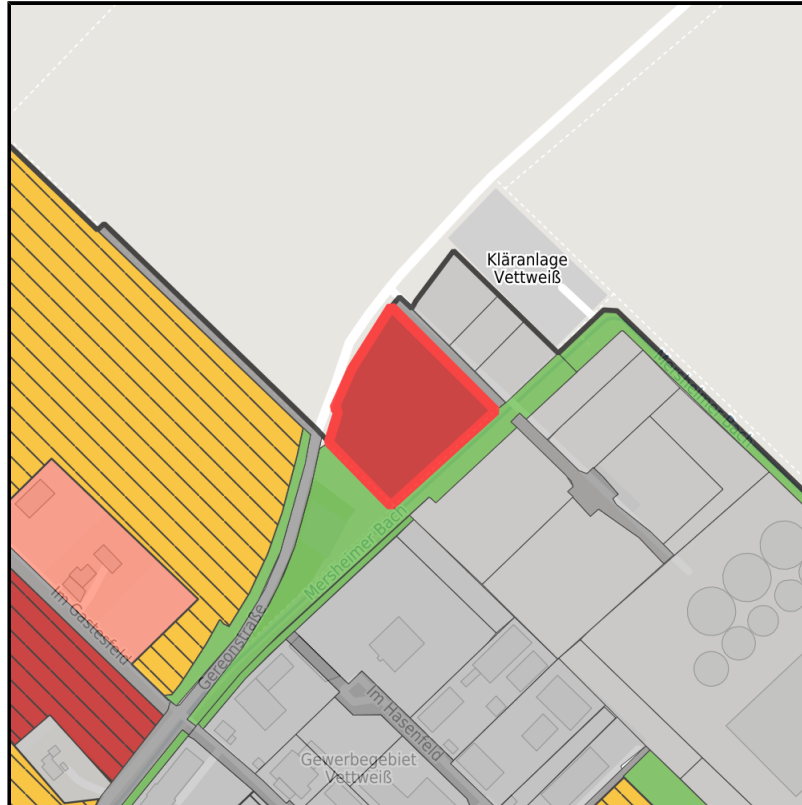

EXPOSÉ

Gewerbegebiet Vettweiß

Ort: Vettweiß

Regional overview

Municipal overview

Detail view

Parcel

Area size	8,406 m ²
Price	30.00 €/m ²
Availability	Immediately available area
Area designation	Commercial zone
Divisible	Yes
24h operation	No

Details on commercial zone

Vettweiß - The ABC for your success

The Vettweiss commercial zone is well located in the Aachen - Bonn - Cologne (ABC) city triangle. Situated on the outskirts of Vettweiss, the Vettweiss commercial zone provides your employees with numerous utilities which can be reached easily on foot. Favorable space prices as well as a legally binding development plan will guarantee that your business has an optimum start in Vettweiss.