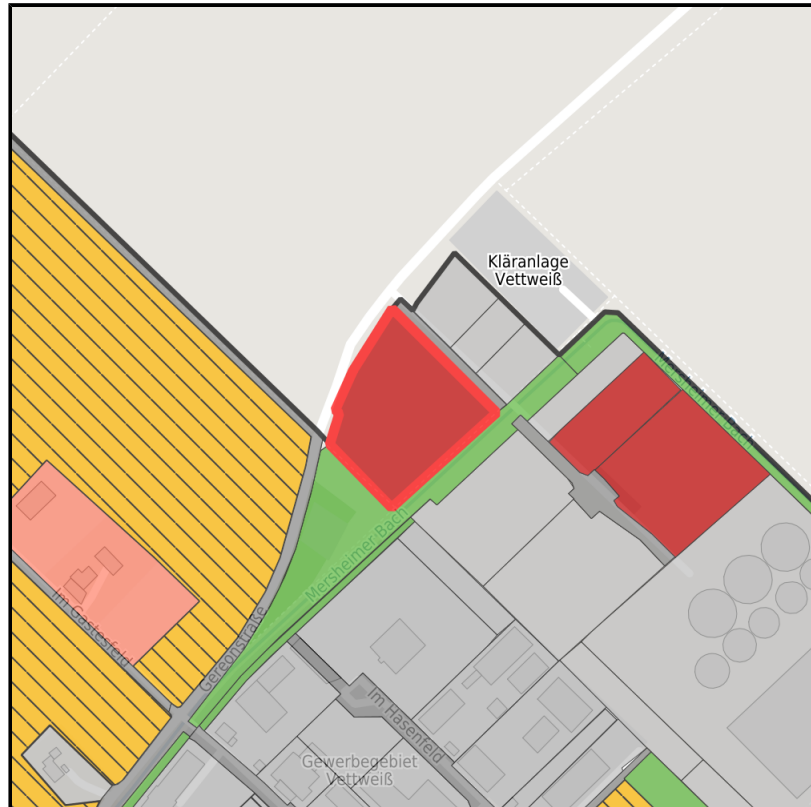

### Gewerbegebiet Vettweiß

Ort: Vettweiß

Regional overview

Municipal overview

Detail view

### Parcel

Area size	8,406 m <sup>2</sup>
Availability	Immediately available area
Divisible	Yes
24h operation	No