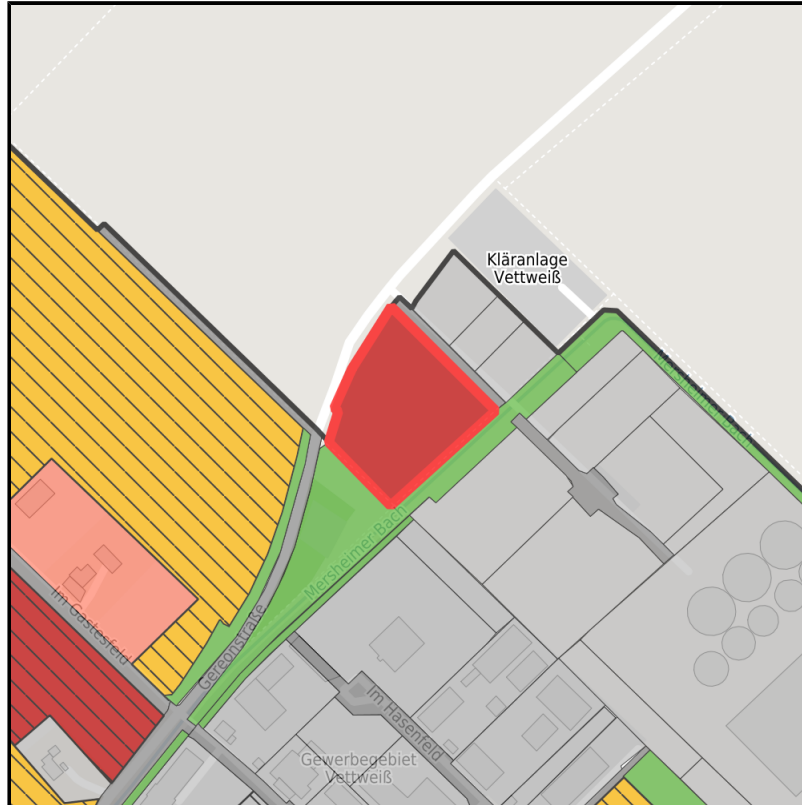

EXPOSÉ

Gewerbegebiet Vettweiß

Ort: Vettweiß

Regional overview

Municipal overview

Detail view

Parcel

Area size	8,406 m ²
Price	30.00 €/m ²
Availability	Immediately available area
Area designation	Commercial zone
Divisible	Yes
24h operation	No

EXPOSÉ

Gewerbegebiet Vettweiß

Ort: Vettweiß

Details on commercial zone

Vettweiß - The ABC for your success

The Vettweiss commercial zone is well located in the Aachen - Bonn - Cologne (ABC) city triangle. Situated on the outskirts of Vettweiss, the Vettweiss commercial zone provides your employees with numerous utilities which can be reached easily on foot. Favorable space prices as well as a legally binding development plan will guarantee that your business has an optimum start in Vettweiss.