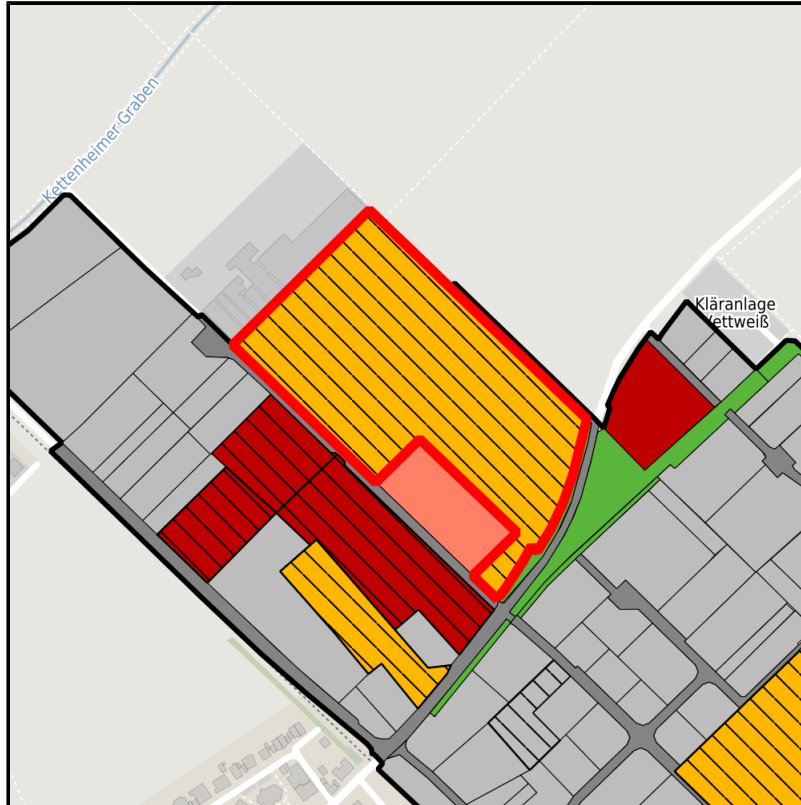

### Gewerbegebiet Vettweiß

Ort: Vettweiß

Regional overview

Municipal overview

Detail view

### Parcel

Area size	62,860 m <sup>2</sup>
Price	30.00 €/m <sup>2</sup>
Availability	Available area within medium term (2-5 years)
Divisible	Yes
24h operation	No

## Details on commercial zone

Vettweiß - The ABC for your success

The Vettweiss commercial zone is well located in the Aachen - Bonn - Cologne (ABC) city triangle. Situated on the outskirts of Vettweiss, the Vettweiss commercial zone provides your employees with numerous utilities which can be reached easily on foot. Favorable space prices as well as a legally binding development plan will guarantee that your business has an optimum start in Vettweiss.