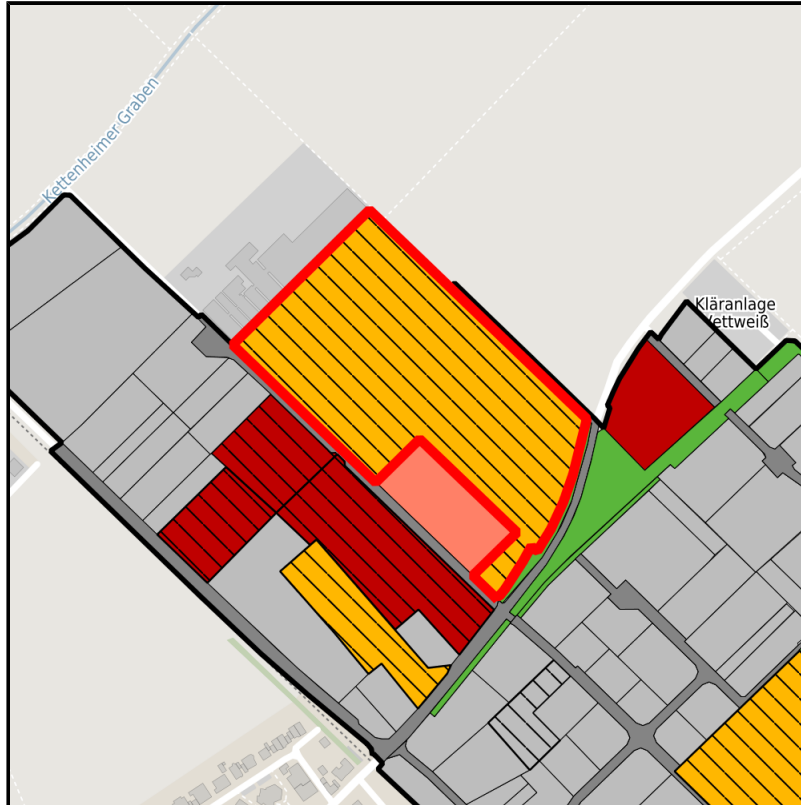

### Gewerbegebiet Vettweiß

Ort: Vettweiß

Regional overview

Municipal overview

Detail view

### Parcel

Area size	62,860 m <sup>2</sup>
Price	30.00 €/m <sup>2</sup>
Availability	Available area within medium term (2-5 years)
Divisible	Yes
24h operation	No