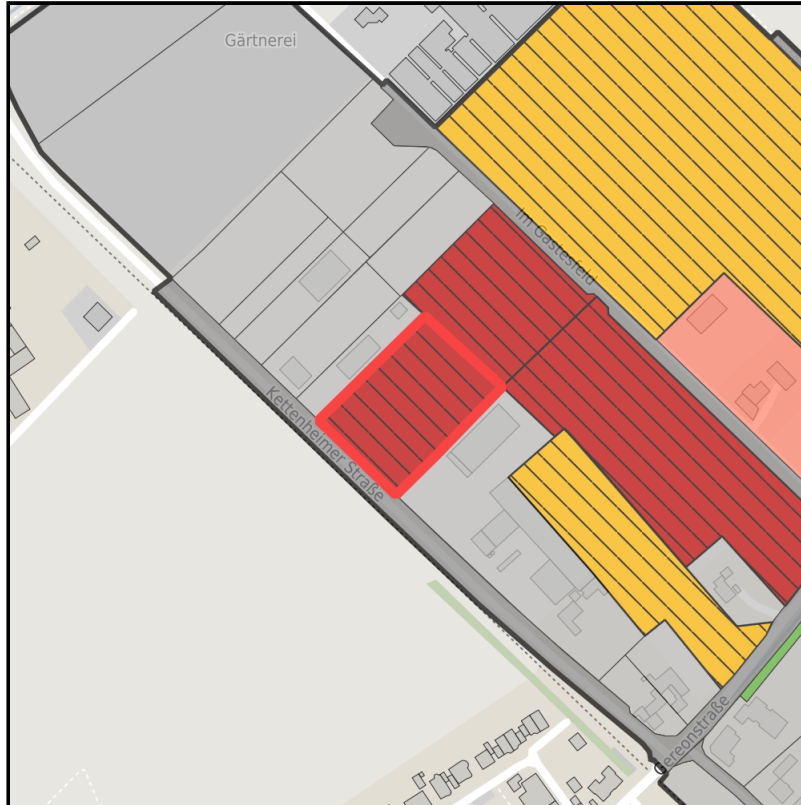

EXPOSÉ

Gewerbegebiet Vettweiß

Ort: Vettweiß

Regional overview

Municipal overview

Detail view

Parcel

Area size	7,309 m ²
Price	30.00 €/m ²
Availability	Immediately available area
Area designation	Commercial zone
Divisible	Yes
24h operation	No

Details on commercial zone

Vettweiß - The ABC for your success

The Vettweiss commercial zone is well located in the Aachen - Bonn - Cologne (ABC) city triangle. Situated on the outskirts of Vettweiss, the Vettweiss commercial zone provides your employees with numerous utilities which can be reached easily on foot. Favorable space prices as well as a legally binding development plan will guarantee that your business has an optimum start in Vettweiss.