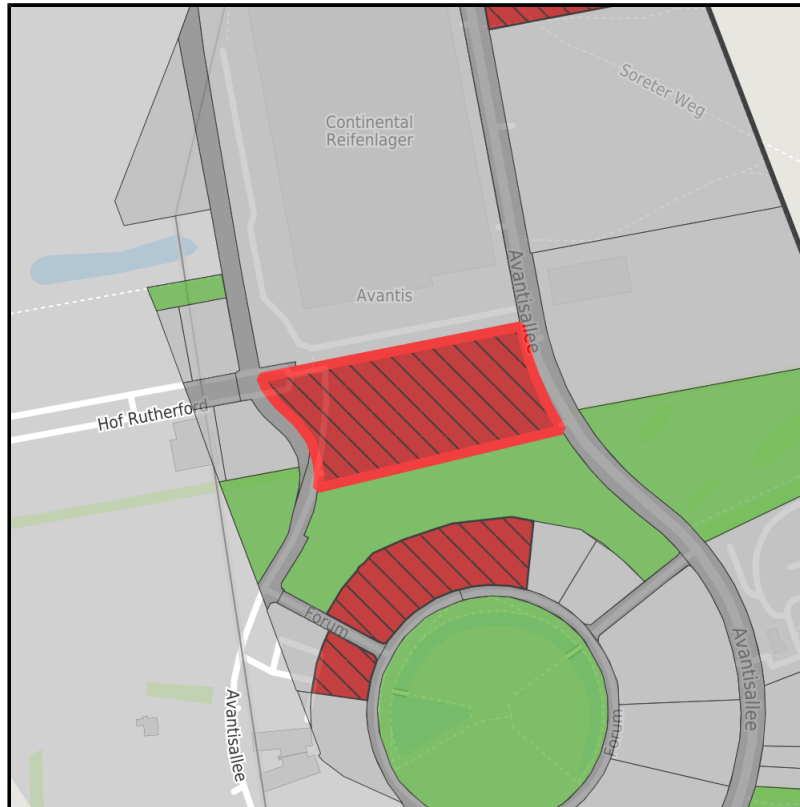

Detail view

Parcel

Area size	19,660 m²
Availability	Immediately available area
Area designation	Commercial zone
Divisible	Yes
24h operation	No

Details on commercial zone

AVANTIS - This is Europe!

AVANTIS, the binational European Science and Business Park, is now offering your ideas and innovations limitless opportunities. Located directly on the border between Germany and the Netherlands, we have a European outlook geared to your success. After all, there are no borders in the new Europe!