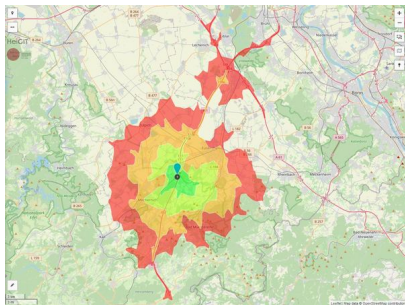

EXPOSÉ

Gewerbegebiet Satzvey

Ort: Mechernich

Regional overview

Municipal overview

Detail view

Parcel

Area size	6,486 m ²
Availability	Immediately available area
Area designation	Commercial zone
Divisible	Yes
24h operation	No

EXPOSÉ

Gewerbegebiet Satzvey

Ort: Mechernich

Details on commercial zone

Main companies	Eifeler Naturstein GmbH
Industrial tax multiplier	423.00 %
Price	20.00 - 40.00 € / m ²
Area type	GE

Links

<https://www.gistra.de>

Erreichbarkeit in 20 Minuten: 129.000

Transport infrastructure

Freeway	A1	4.4 km
Airport	Köln-Bonn	56.4 km
Airport	Maastricht-Aachen	118 km
Port	Am Godorfer Köln	39.4 km
Port	Niehl Köln	62.9 km

EXPOSÉ

Gewerbegebiet Satzvey

Ort: Mechernich

Information about Mechernich

Because of its central position and a favorable traffic connection, Mechernich serves as a node for various industries and service companies. The Eifel region with its beautiful countryside is undoubtedly an area of high recreational value - Mechernich in particular offers a great deal in terms of leisure and culture.