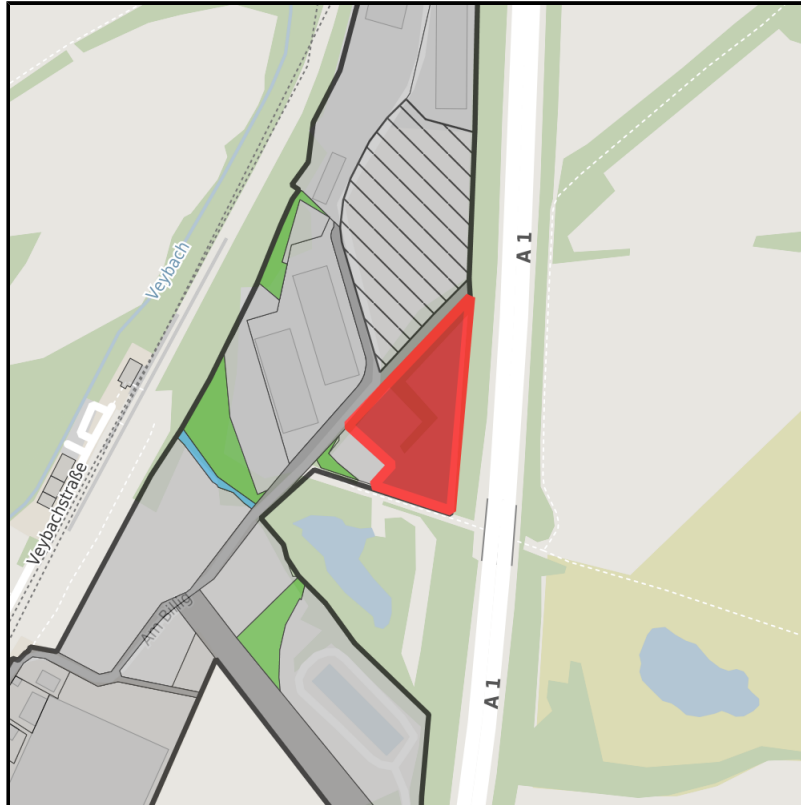

EXPOSÉ

Gewerbegebiet Satzvey

Ort: Mechernich

Regional overview

Municipal overview

Detail view

Parcel

Area size	6,486 m ²
Availability	Immediately available area
Area designation	Commercial zone
Divisible	Yes
24h operation	No

EXPOSÉ

Gewerbegebiet Satzvey

Ort: Mechernich

Details on commercial zone

Main companies	Eifeler Naturstein GmbH
Industrial tax multiplier	423.00 %
Price	20.00 - 40.00 € / m ²
Area type	GE

Links

<https://www.gistra.de>

Erreichbarkeit in 20 Minuten: 129.000

Transport infrastructure

Freeway	A1	4.4 km
Airport	Köln-Bonn	56.4 km
Airport	Maastricht-Aachen	118 km
Port	Am Godorfer Köln	39.4 km
Port	Niehl Köln	62.9 km

EXPOSÉ

Gewerbegebiet Satzvey

Ort: Mechernich

Information about Mechernich

Because of its central position and a favorable traffic connection, Mechernich serves as a node for various industries and service companies. The Eifel region with its beautiful countryside is undoubtedly an area of high recreational value - Mechernich in particular offers a great deal in terms of leisure and culture.