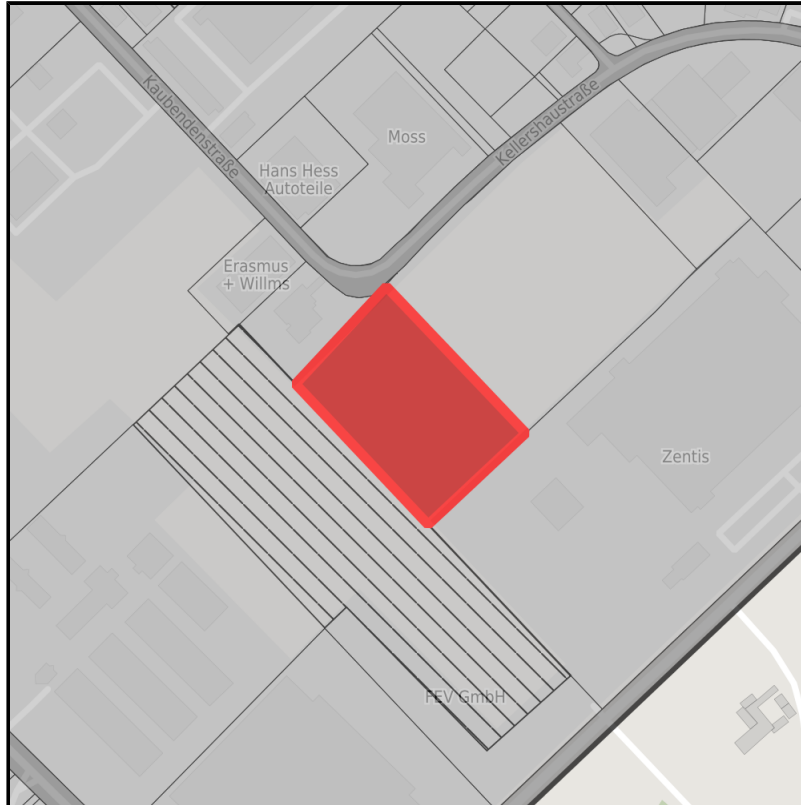

EXPOSÉ

Eilendorf Süd

Ort: Aachen

Regional overview

Municipal overview

Detail view

Parcel

Area size	15,366 m ²
Availability	Immediately available area
Area designation	Industrial area
Divisible	Yes
24h operation	Yes

EXPOSÉ

Eilendorf Süd

Ort: Aachen

Details on commercial zone

Commercial Site - Eilendorf Süd

As a regionally important business location, the Ellendorf commercial zone has its own connection to the A 44 freeway. In addition, the European traffic hub A 4/A 44 (Aachen interchange) is only 5 km away. In recent years a "car mile" has emerged in the lower part of Neuenhofstraße with numerous authorized dealers.