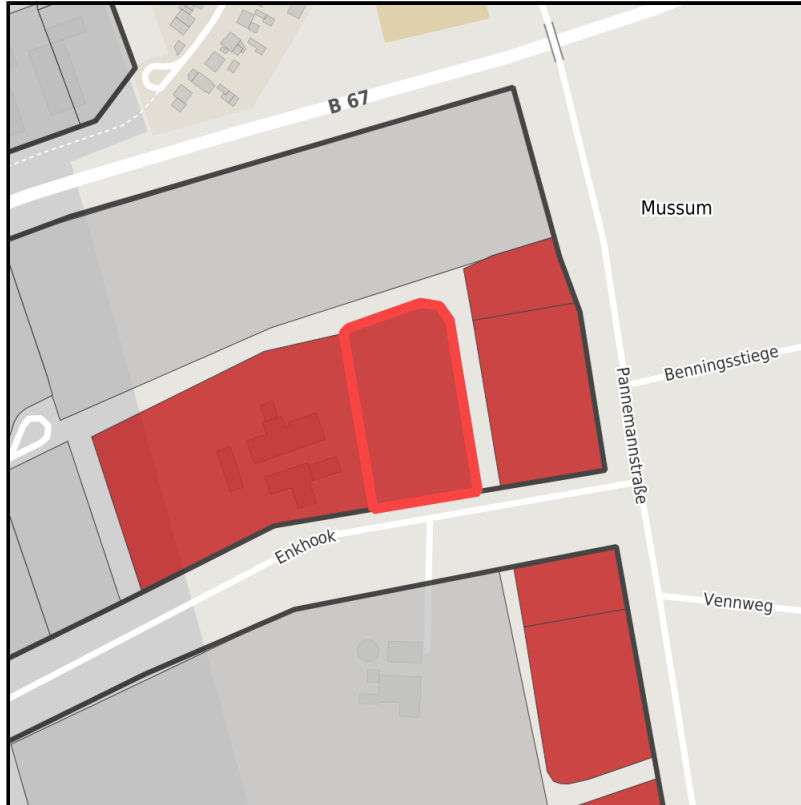

## Industriepark Bocholt

Ort: Bocholt

Regional overview

Municipal overview

Detail view

### Parcel

Area size	10,000 m <sup>2</sup>
Availability	Immediately available area
Area designation	Commercial zone
Divisible	No
24h operation	No