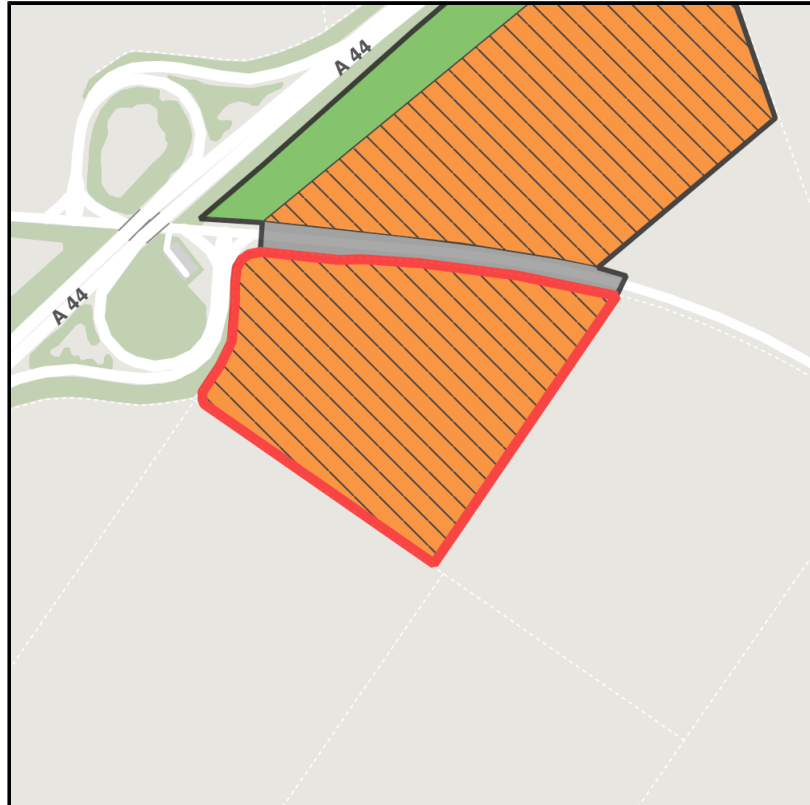

EXPOSÉ

Gewerbegebiet an der A44

Ort: Titz

Regional overview

Municipal overview

Detail view

Parcel

Area size	93,670 m ²
Availability	Available area within short term (< 2 years)
Divisible	Yes
24h operation	No

EXPOSÉ

Gewerbegebiet an der A44

Ort: Titz

Details on commercial zone

Your benefits ...

The business park is conveniently located directly on the A 44 freeway and not far from the A 61, in the almost geographical centre of the Aachen - Cologne - Düsseldorf triangle of cities. In the immediate vicinity (approx. 14 km away) is one of the largest research facilities as well as a branch of the Aachen University of Applied Sciences with a focus on chemistry and biotechnology, medical technology and technomathematics as well as energy technology. The know-how available here offers companies a wide range of opportunities.

Industrial tax multiplier	480.00 %
Area type	GE

Transport infrastructure

Freeway	A 44	0.5 km
Freeway	A 61	5 km
Airport	Köln-Bonn	68 km
Port	Neuss-Düsseldorf	45 km

EXPOSÉ

Gewerbegebiet an der A44

Ort: Titz

Information about Titz

Titz is located midst of transport and economic areas

Köln-Venlo-Düsseldorf-Mönchengladbach-Aachen. Due to its excellent location Titz is a favorable location for business development.

Motorways Aachen-Düsseldorf (A44) and Venlo-Köln(A61) with junction Titz and Jackerath create a perfect traffic connection. Titz has direct access to northwest European industry. Both motorways can be accessed by cross-down link. The industrial zone Titz - Ameln comprises an area of ca. 35 ha which can be divided into bigger and smaller divisions.