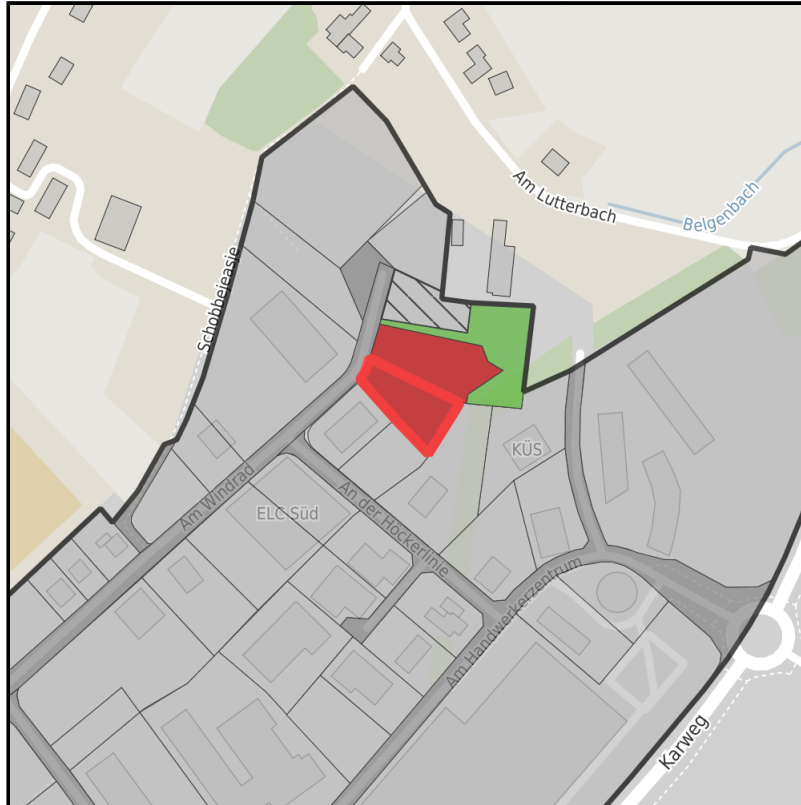

EXPOSÉ

Gewerbegebiet Monschau-Imgenbroich HIMO

Ort: Monschau

www.germansite.de

Regional overview

Municipal overview

Detail view

Parcel

Area size	1,450 m ²
Availability	Immediately available area
Area designation	Commercial zone
Divisible	Yes
24h operation	No

Details on commercial zone

Monschau-Imgenbroich - for your success!

EXPOSÉ

Gewerbegebiet Monschau-Imgenbroich HIMO