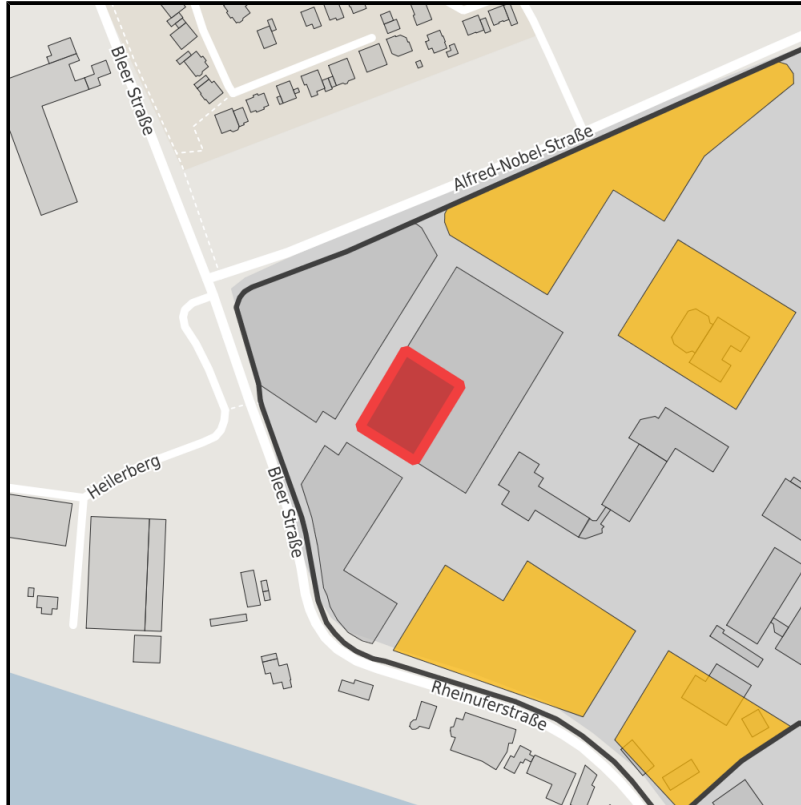

Detail view

Parcel

Area size	2,000 m²
Availability	Immediately available area
Divisible	No
24h operation	No

Links

[weitere Informationen](#)