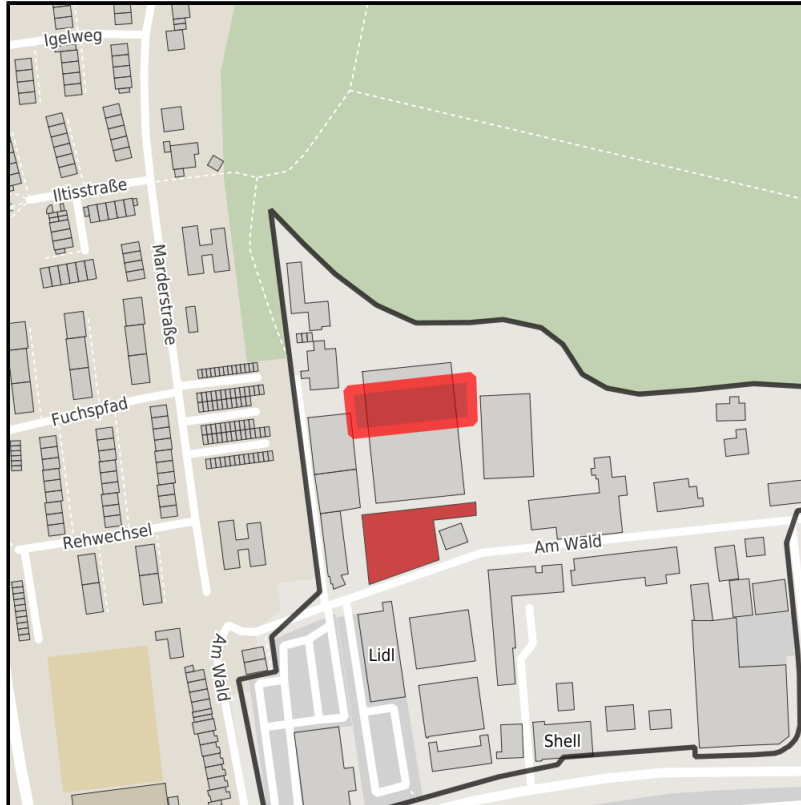

EXPOSÉ

Am Wald

Ort: Monheim am Rhein

Regional overview

Municipal overview

Detail view

Parcel

Area size	2,000 m ²
Availability	Immediately available area
Divisible	No
24h operation	No

Links

[weitere Informationen](#)

Details on commercial zone

Industrial tax multiplier	250.00 %
Area type	GE

EXPOSÉ

Am Wald

Ort: Monheim am Rhein

Transport infrastructure