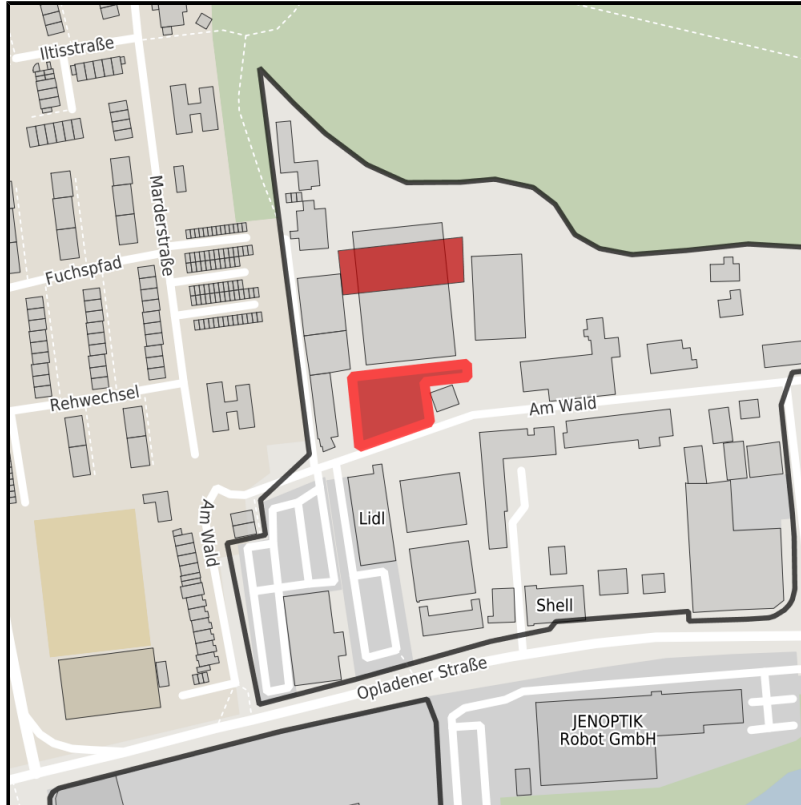

EXPOSÉ

Am Wald

Ort: Monheim am Rhein

Regional overview

Municipal overview

Detail view

Parcel

Area size	1,850 m ²
Availability	Immediately available area
Divisible	No
24h operation	No

Links

[weitere Informationen](#)

Details on commercial zone

Industrial tax multiplier	250.00 %
Area type	GE

EXPOSÉ

Am Wald

Ort: Monheim am Rhein

Transport infrastructure