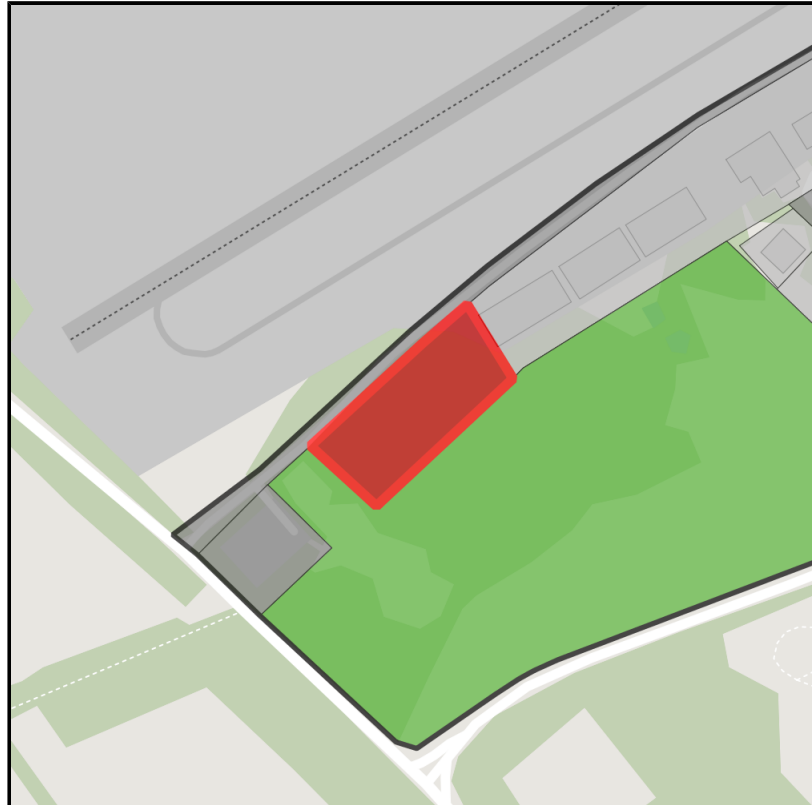

### Gewerbegebiet Dahlemer Binz

Ort: Dahlem

Regional overview

Municipal overview

Detail view

### Parcel

Area size	8,519 m <sup>2</sup>
Availability	Immediately available area
Divisible	Yes
24h operation	No