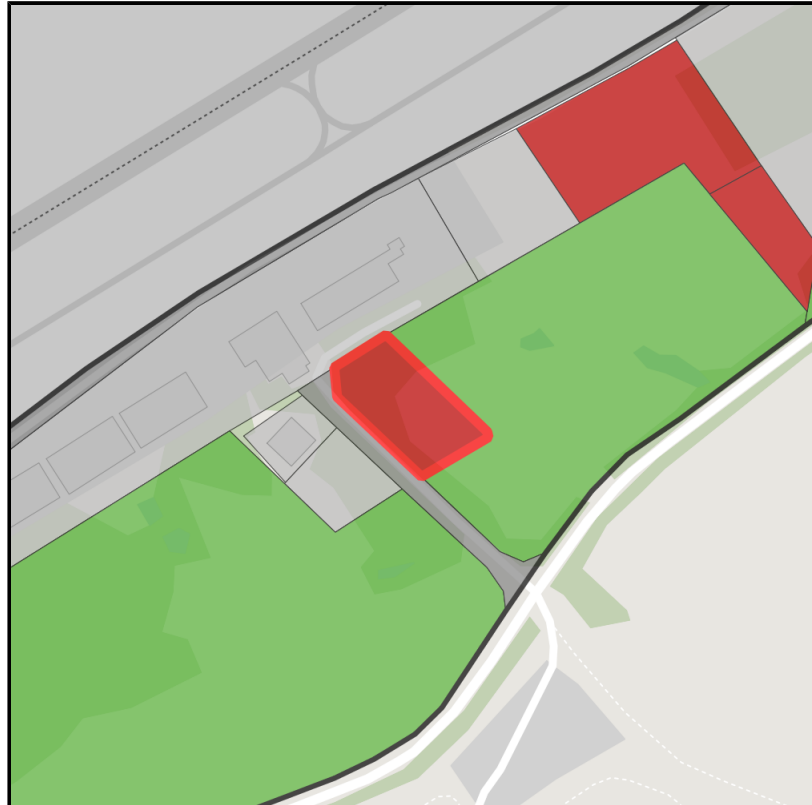

EXPOSÉ

Gewerbegebiet Dahlemer Binz

Ort: Dahlem

Regional overview

Municipal overview

Detail view

Parcel

Area size	4,517 m ²
Availability	Immediately available area
Divisible	Yes
24h operation	No

EXPOSÉ

Gewerbegebiet Dahlemer Binz

Ort: Dahlem

Details on commercial zone

Dahlem - Where leisure has wings

In the immediate vicinity of the Dahlemer Binz airfield there are industrial sites that are of particular interest to aviation companies. Many industrial and commercial enterprises have already settled here because of the low-cost site combined with the convenient location and reliable qualified workforce as a basis for their location decision. Clearly structured commercial units and building sites make it possible to offer a wide range of products and services for different industries and requirements. Particularly well suited for services and crafts.