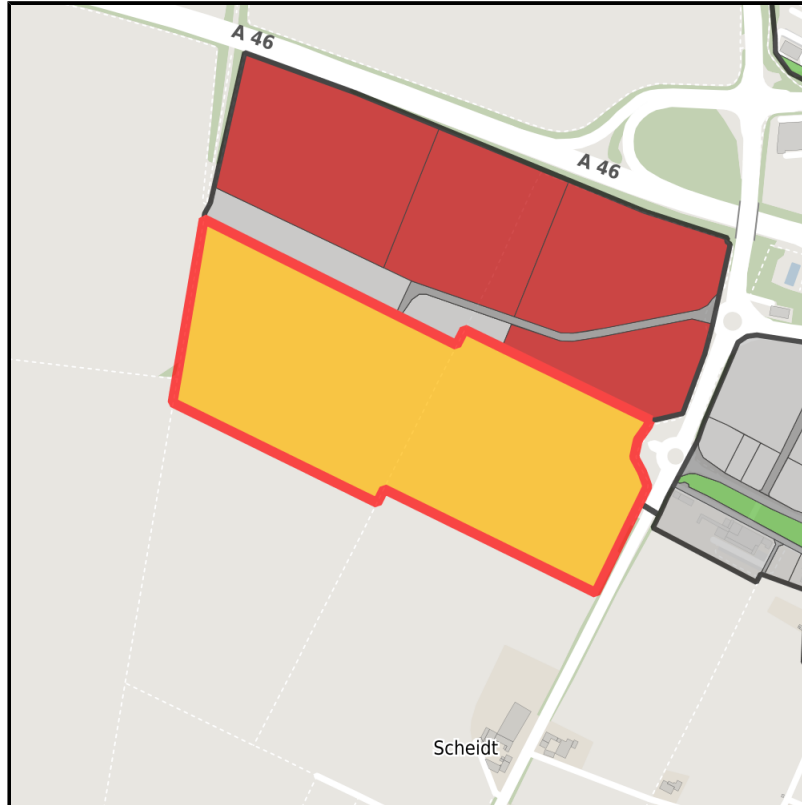

EXPOSÉ

Gewerbe- und Industriepark Commerden (GIPCO)

Ort: Erkelenz

www.germansite.de

Regional overview

Municipal overview

Detail view

Parcel

Area size	153,558 m ²
Availability	Available area within medium term (2-5 years)
Divisible	Yes
24h operation	No

Gewerbe- und Industriepark Commerden (GIPCO)**Ort: Erkelenz**www.germansite.de**Details on commercial zone**

GIPCO - Your location for Erkelenz & Europe!

The European single market has made the town of Erkelenz a central location within the European economic community due to its proximity to the borders with Belgium and the Netherlands. As is already evident on the outside, GIPCO takes European interaction into account. There are streets here with names such as Brüsseler Allee and Straßburger Allee, as well as Luxemburger Straße, Maastrichter Straße, and Sittarder Straße. The last also refers to the partnership, established several years ago, between the towns of Sittard and Erkelenz.