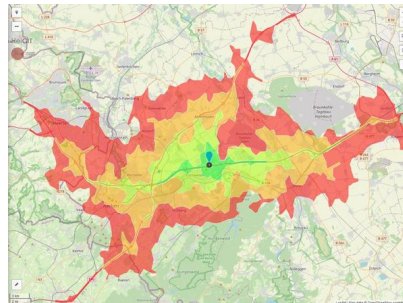

Industrie- und Gewerbepark Eschweiler (IGP/A4-Initiative)

Ort: Eschweiler

www.germansite.de

Regional overview

Municipal overview

Detail view

Parcel

Area size	24,860 m ²
Availability	Available area within short term (< 2 years)
Area designation	Commercial zone
Divisible	Yes
24h operation	No

Details on commercial zone

IGP Eschweiler

EXPOSÉ

Industrie- und Gewerbepark Eschweiler (IGP/A4-Initiative)

Ort: Eschweiler

www.germansite.de

Thanks to naturally landscaped surroundings with a generous proportion of green spaces people here have a pleasant working atmosphere and the companies have a representative environment. The IGP has an unusual building development concept: three concentric semi-circles form a group around a center. The inner semi-circle is reserved for service companies, the restaurants/bar and hotel trade. The middle ring is intended for smaller and medium-sized commercial enterprises, and the outer ring for industrial companies.

Main companies	Fa. Eukalin, Fa. BYTEC Medizintechnik, Fa. Kraftverkehr Nagel, Mercedes Benz
Industrial tax multiplier	490.00 %
Price	75.00 € / m ²
Area type	GE / GI

Links

<https://www.gistra.de>

Erreichbarkeit in 20 Minuten: 759.000
Einwohner

This excellent location provides short distances to the economic areas the Netherlands and Belgium as well as closeness to first class research centres as the RWTH Aachen University, Aachen University of Applied Sciences and Jülich.