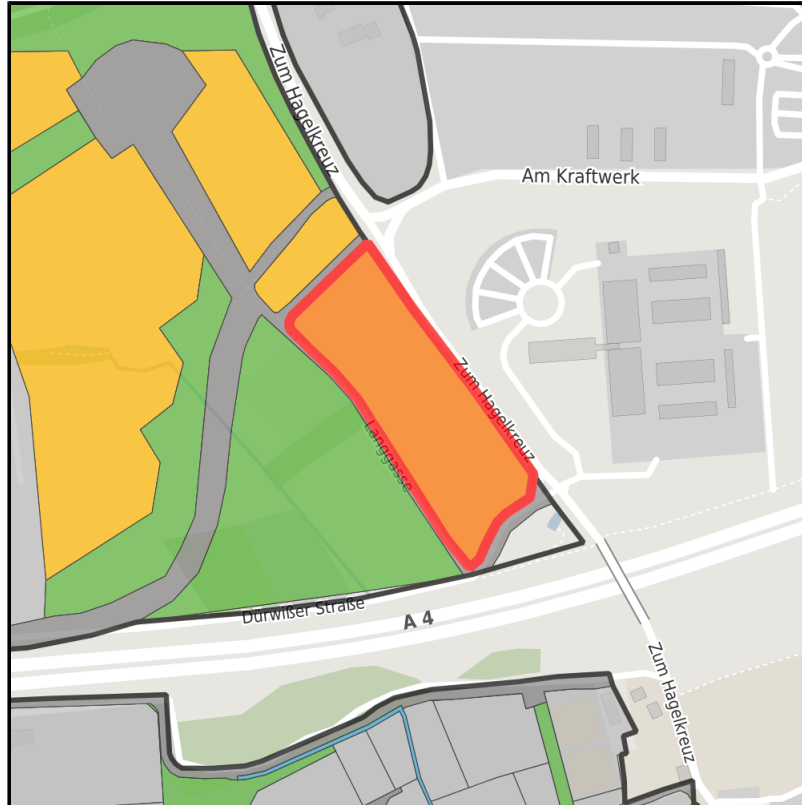

Industrie- und Gewerbepark Eschweiler (IGP/A4-Initiative)

Ort: Eschweiler

www.germansite.de

Regional overview

Municipal overview

Detail view

Parcel

Area size	24,860 m ²
Availability	Available area within short term (< 2 years)
Area designation	Commercial zone
Divisible	Yes
24h operation	No

Details on commercial zone

IGP Eschweiler

EXPOSÉ

Industrie- und Gewerbepark Eschweiler (IGP/A4-Initiative)

Ort: Eschweiler

www.germansite.de

Thanks to naturally landscaped surroundings with a generous proportion of green spaces people here have a pleasant working atmosphere and the companies have a representative environment. The IGP has an unusual building development concept: three concentric semi-circles form a group around a center. The inner semi-circle is reserved for service companies, the restaurants/bar and hotel trade. The middle ring is intended for smaller and medium-sized commercial enterprises, and the outer ring for industrial companies.