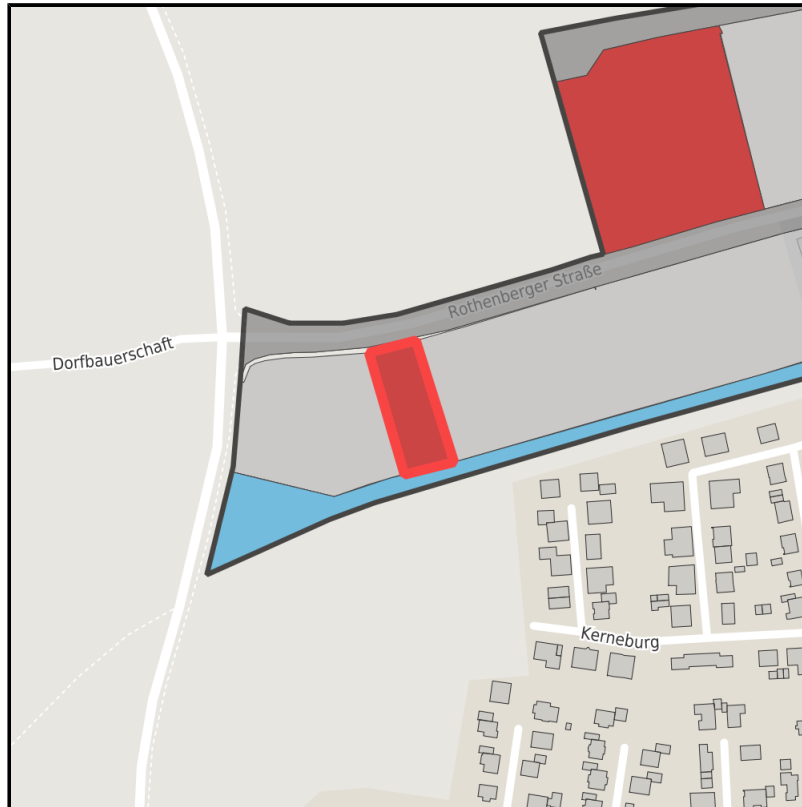

EXPOSÉ

Gewerbegebiet Wettringen

Ort: Wettringen

Regional overview

Municipal overview

Detail view

Parcel

Area size	2,400 m ²
Price	22.00 €/m ²
Availability	Immediately available area
Area designation	Commercial zone
Divisible	No
24h operation	No

Details on commercial zone

Gewerbegebiet Wettringen

The development plan guarantees the investors most extensive design freedom.

Industrial tax multiplier

375.00 %

Area type

GI / MI / GE

Links