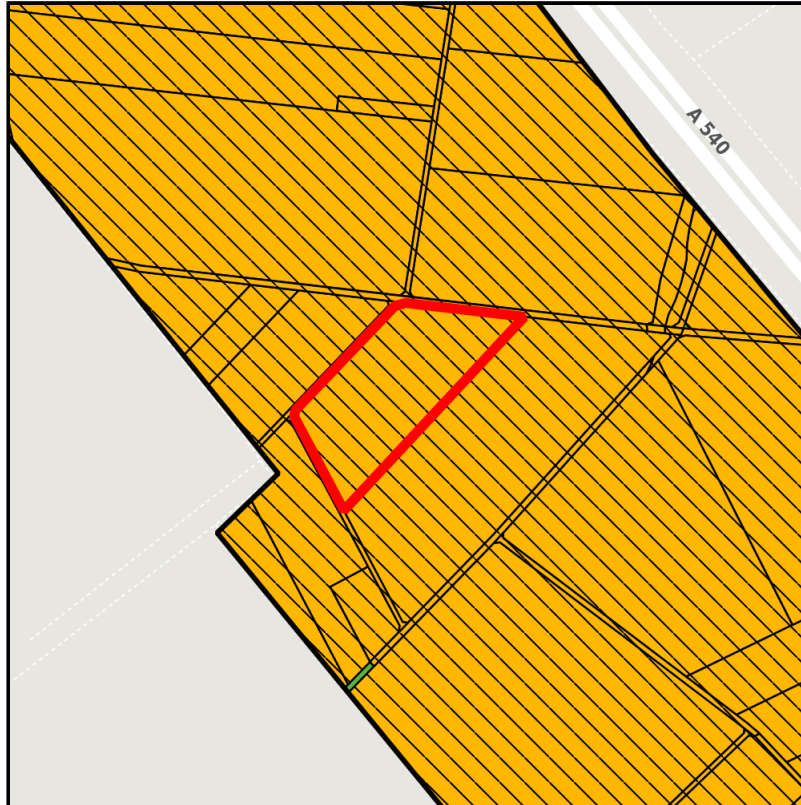

Regional overview

Municipal overview

Detail view

### Parcel

Area size	11,642 m <sup>2</sup>
Availability	Available area within medium term (2-5 years)
Divisible	No
24h operation	No