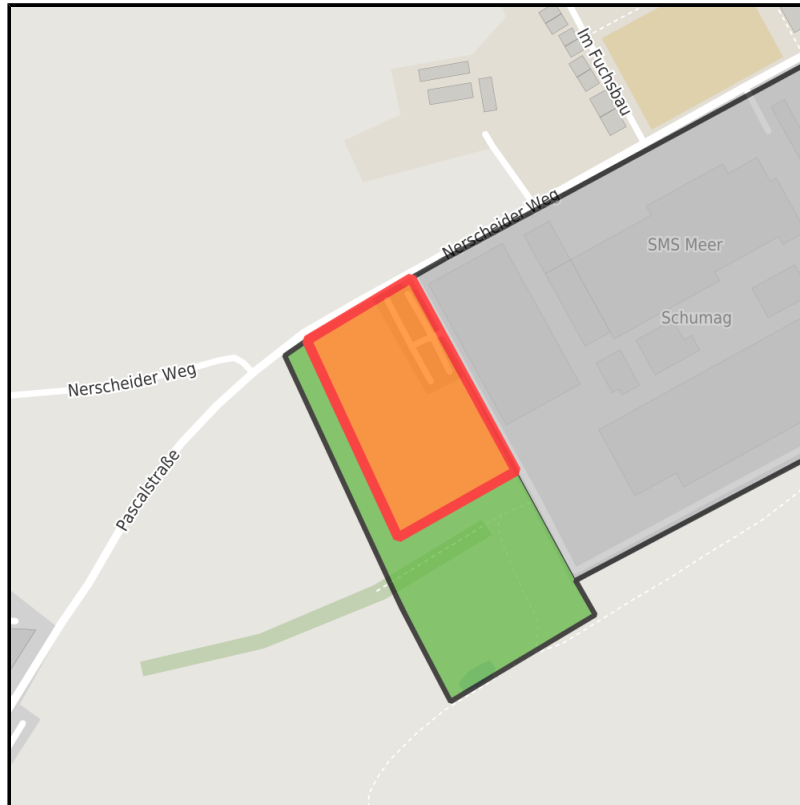

EXPOSÉ

Gewerbegebiet Nerscheider Weg

Ort: Aachen

Regional overview

Municipal overview

Detail view

Parcel

Area size	16,930 m ²
Availability	Available area within short term (< 2 years)
Area designation	Commercial zone
Divisible	No
24h operation	No

Details on commercial zone

Area type GE

Links

<https://www.gistra.de>

EXPOSÉ

Gewerbegebiet Nerscheider Weg

Ort: Aachen

Transport infrastructure