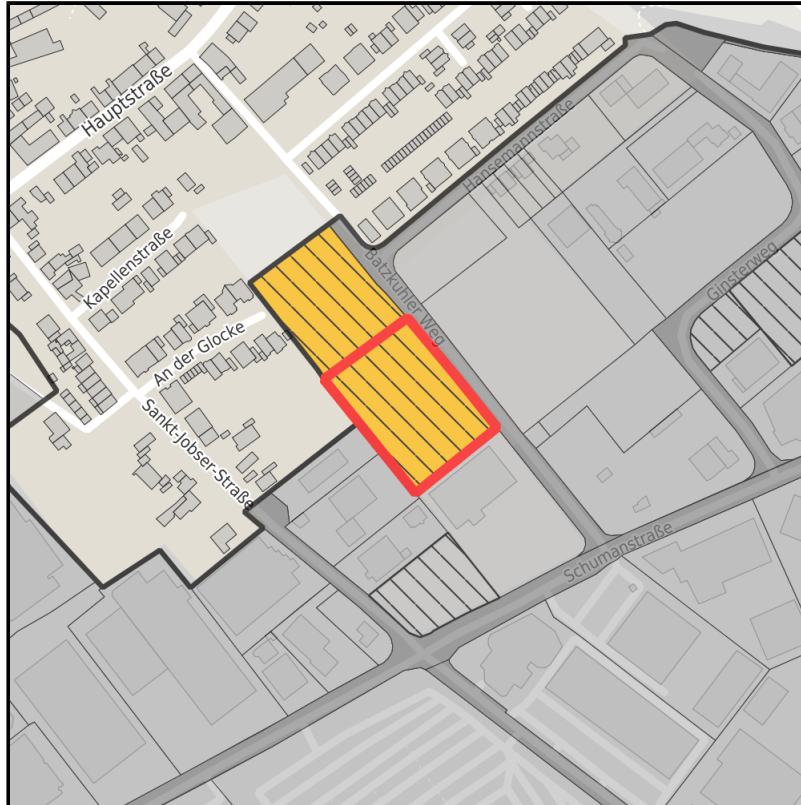

## Gewerbegebiet Aachener Kreuz (A4-Initiative)

Ort: Würselen

[www.germansite.de](http://www.germansite.de)

Regional overview

Municipal overview

Detail view

### Parcel

Area size	6,775 m <sup>2</sup>
Availability	Available area within medium term (2-5 years)
Area designation	Commercial zone
Divisible	No
24h operation	No