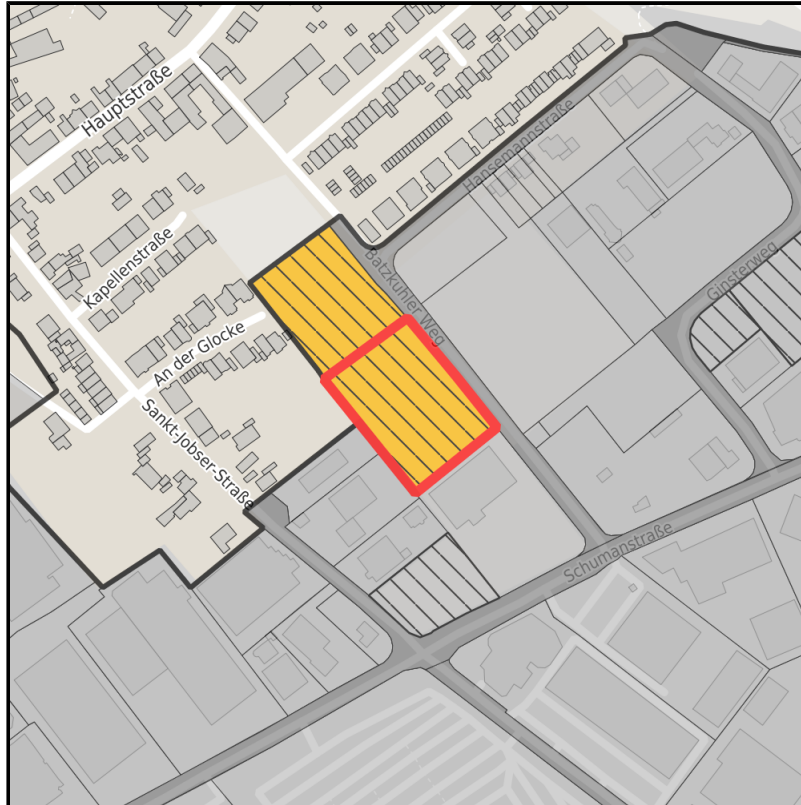

EXPOSÉ

Gewerbegebiet Aachener Kreuz (A4-Initiative)

Ort: Würselen

www.germansite.de

Regional overview

Municipal overview

Detail view

Parcel

Area size	6,775 m ²
Availability	Available area within medium term (2-5 years)
Area designation	Commercial zone
Divisible	No
24h operation	No

Details on commercial zone

Würselen - Aachener Kreuz

EXPOSÉ

Gewerbegebiet Aachener Kreuz (A4-Initiative)

Ort: Würselen

www.germansite.de

With the Aachner Kreuz commercial zone, Würselen has succeeded since the municipal boundary reform in developing one the region's most important commercial zones. In particular the zone's prominent situation, immediately adjacent to the Aachen freeway intersection linking the A 4 (Aachen/Cologne) and the A 44 (Düsseldorf/Belgium), is a key location advantage for many businesses and companies. More than 250 firms with over 5,500 employees now operate from this attractive economic location in the middle of Europe.