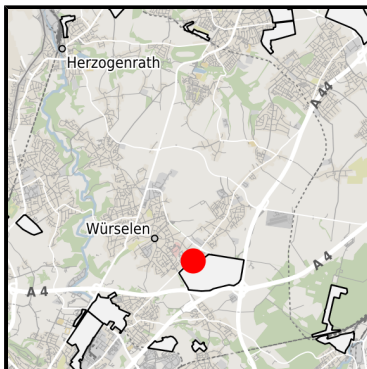

### Gewerbegebiet Aachener Kreuz (A4-Initiative)

Ort: Würselen

[www.germansite.de](http://www.germansite.de)

Regional overview

Municipal overview

Detail view

### Gewerbegebiet Aachener Kreuz (A4-Initiative)

Ort: Würselen

[www.germansite.de](http://www.germansite.de)

With the Aachner Kreuz commercial zone, Würselen has succeeded since the municipal boundary reform in developing one the region's most important commercial zones. In particular the zone's prominent situation, immediately adjacent to the Aachen freeway intersection linking the A 4 (Aachen/Cologne) and the A 44 (Düsseldorf/Belgium), is a key location advantage for many businesses and companies. More than 250 firms with over 5,500 employees now operate from this attractive economic location in the middle of Europe.

### Gewerbegebiet Aachener Kreuz (A4-Initiative)

Ort: Würselen

### Information about Würselen

After the municipal rearrangement Würselen successfully created Aachener Kreuz one of the most significant supra-regional industrial estates in the Aachen region.

Located close to the expressway interchange Aachen, connecting the expressways A4 (Aachen/ Cologne) and A44 (Düsseldorf/Belgium), direct access to the economic areas Rhine and Ruhr as well as the European neighbouring countries Netherlands, Belgium and France is provided. More than 250 companies and enterprises employing about 5500 people are operating from the attractive business location in central Europe.