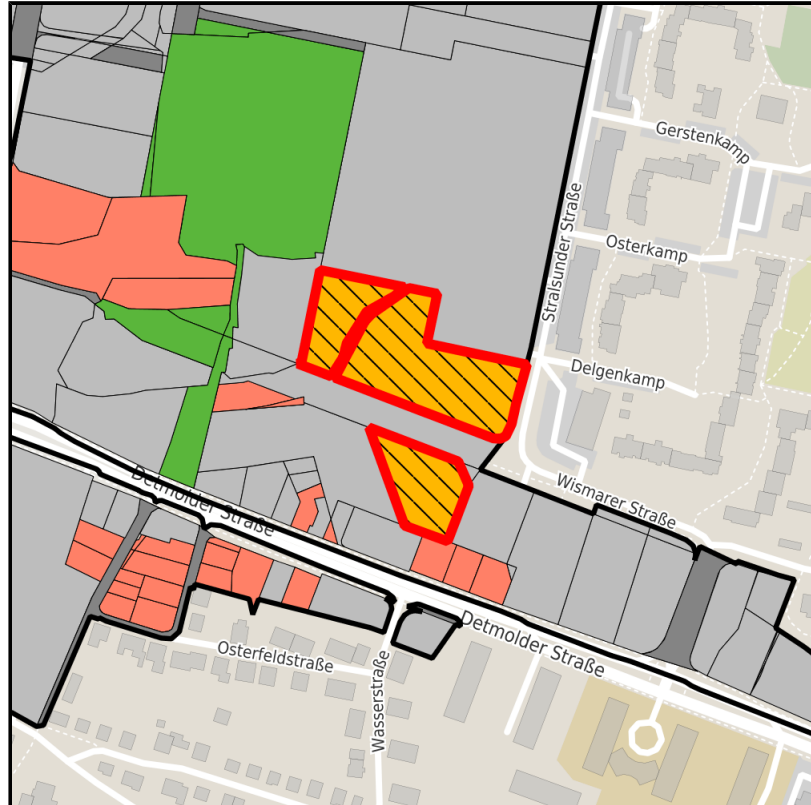

EXPOSÉ

Gewerbegebiet Sieker

Ort: Bielefeld

Regional overview

Municipal overview

Detail view

Parcel

Area size	14,976 m ²
Availability	Available area within medium term (2-5 years)
Area designation	Commercial zone
Divisible	No
24h operation	No

Details on commercial zone

Industrial tax multiplier	480.00 %
Area type	GE / MI

Links

<https://bielefeld.blis-online.eu>

EXPOSÉ

Gewerbegebiet Sieker

Ort: Bielefeld

Transport infrastructure