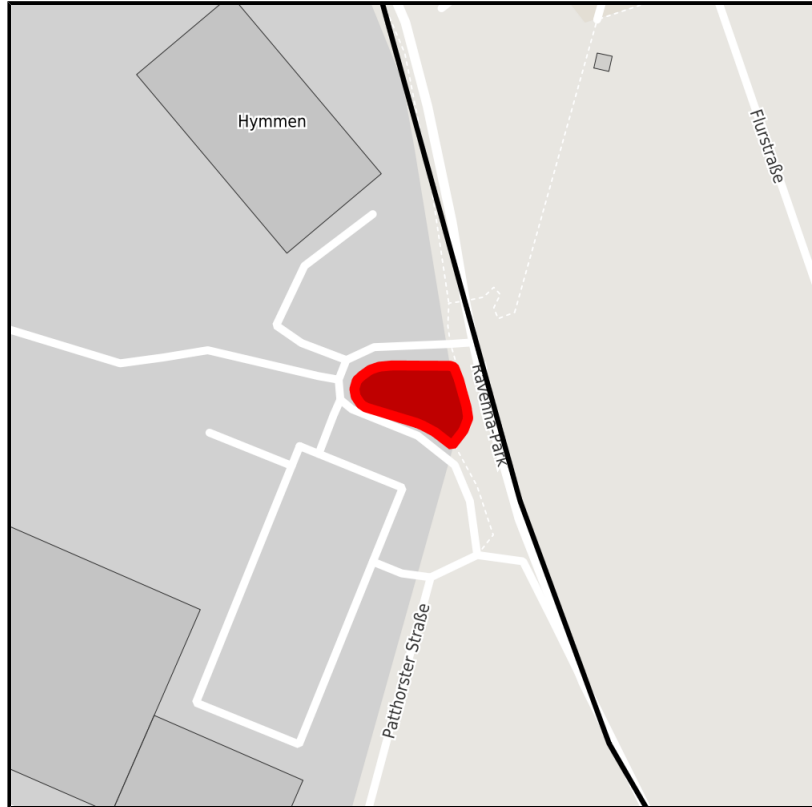

EXPOSÉ

Ravenna Park

Ort: Halle (Westf.)

www.germansite.de

Regional overview

Municipal overview

Detail view

Parcel

Area size	2,000 m ²
Availability	Immediately available area
Divisible	No
24h operation	No

Details on commercial zone

Area type GI / GE

EXPOSÉ

Ravenna Park

Ort: Halle (Westf.)

Transport infrastructure

Freeway	A33	0 km
Freeway	A2	20 km
Freeway	A1	50 km
Airport	Flughafen Paderborn-Lippstadt	63 km
Airport	Flughafen Münster/Osnabrück (FMO)	73 km