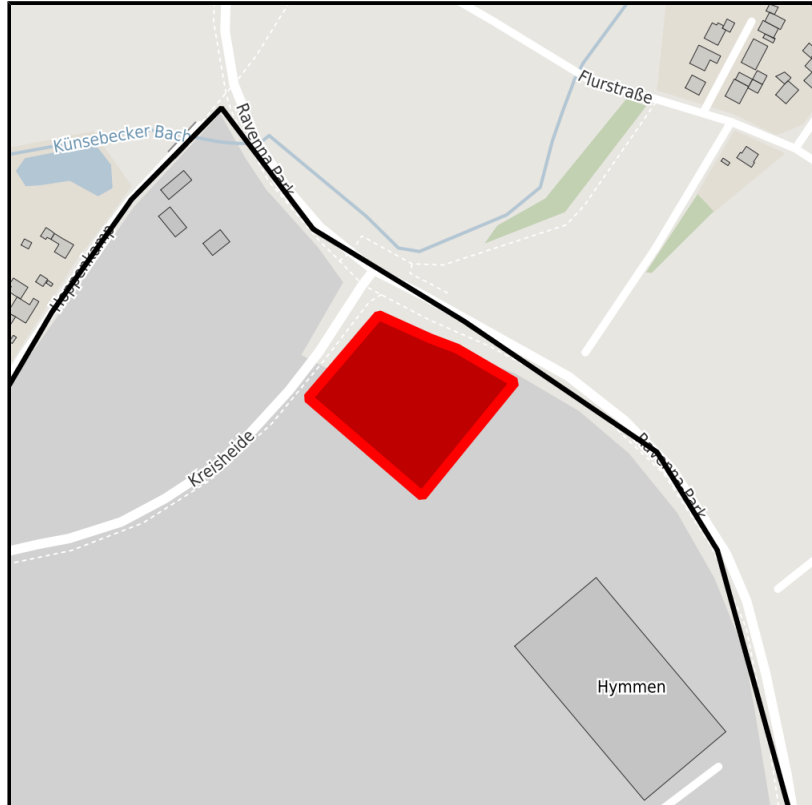

EXPOSÉ

Ravenna Park

Ort: Halle (Westf.)

www.germansite.de

Regional overview

Municipal overview

Detail view

Parcel

Area size	9,034 m ²
Availability	Immediately available area
Divisible	No
24h operation	No

Details on commercial zone

Area type GI / GE

EXPOSÉ

Ravenna Park

Ort: Halle (Westf.)

Transport infrastructure

Freeway	A33	0 km
Freeway	A2	20 km
Freeway	A1	50 km
Airport	Flughafen Paderborn-Lippstadt	63 km
Airport	Flughafen Münster/Osnabrück (FMO)	73 km