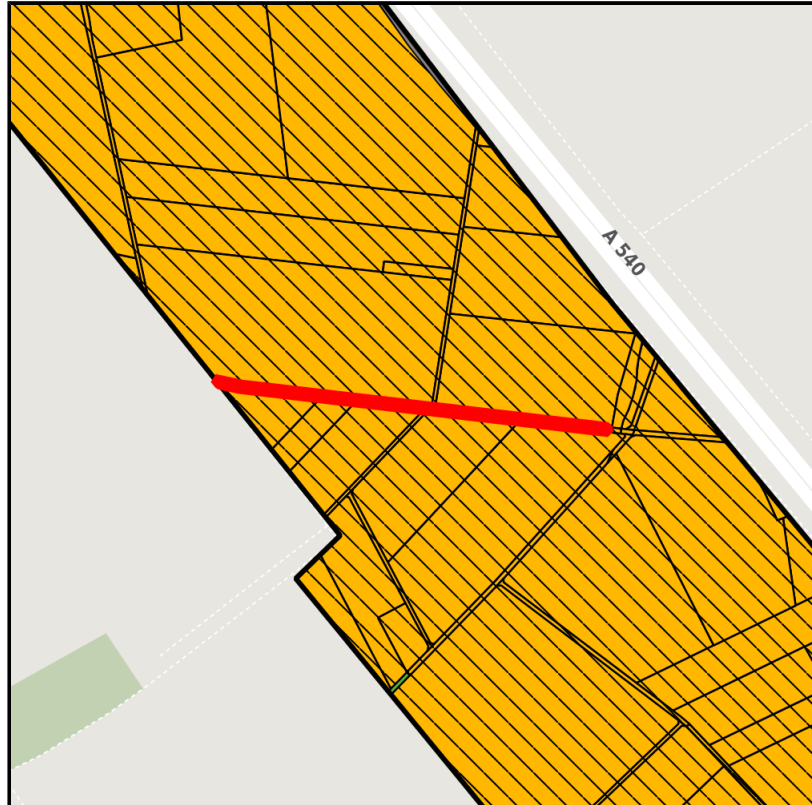

Detail view

Parcel

Area size	1,948 m²
Availability	Available area within medium term (2-5 years)
Divisible	No
24h operation	No