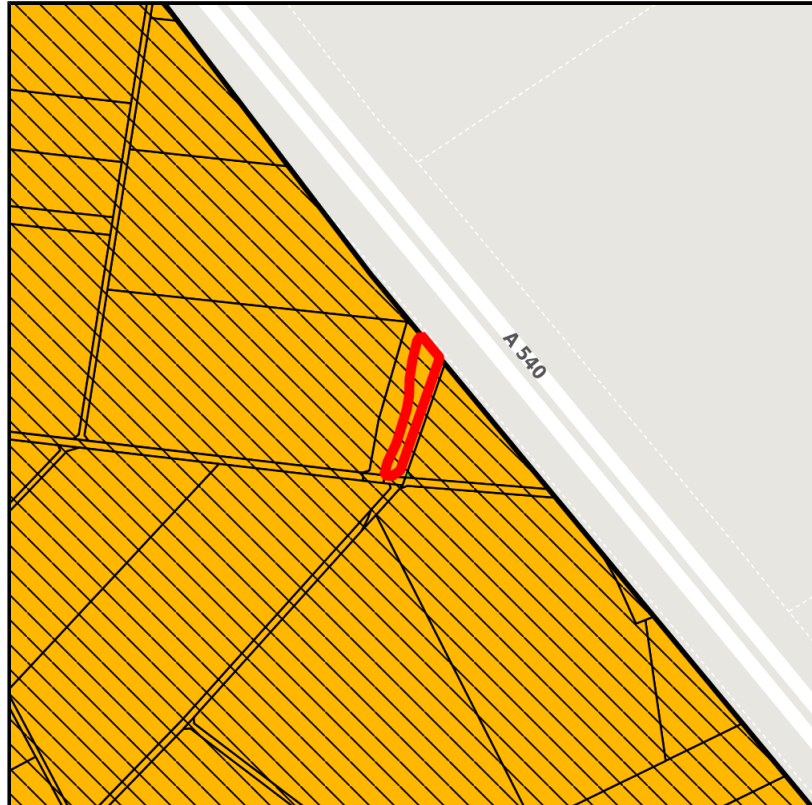

Detail view

Parcel

Area size	921 m²
Availability	Available area within medium term (2-5 years)
Divisible	No
24h operation	No