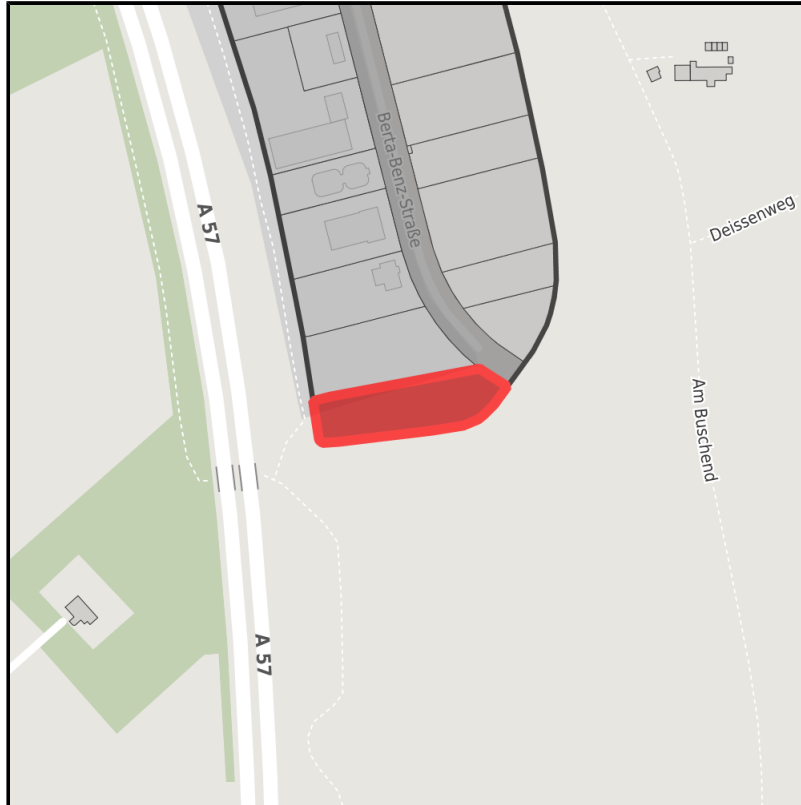

EXPOSÉ

Bundenrott

Ort: Meerbusch

Regional overview

Municipal overview

Detail view

Parcel

Area size	4,145 m ²
Price	75.00 €/m ²
Availability	Immediately available area
Area designation	Commercial zone
Divisible	No
24h operation	No

Details on commercial zone

Area type GE

Links

<https://www.gewerbeflaechen-rkn.de>

EXPOSÉ

Bundenrott

Ort: Meerbusch

Transport infrastructure