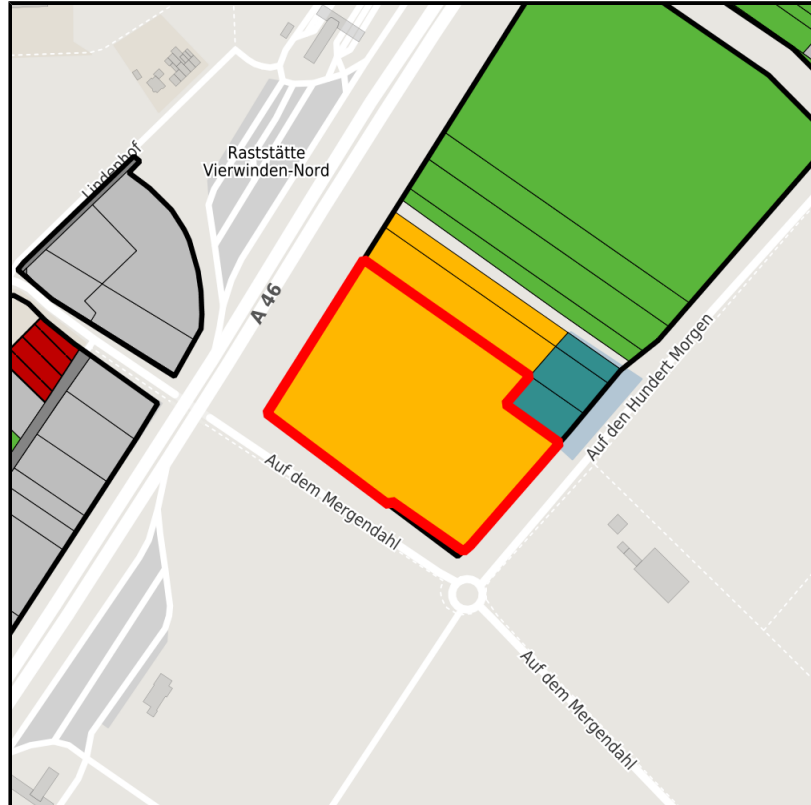

### Auf den Hundert Morgen

Ort: Grevenbroich

Regional overview

Municipal overview

Detail view

### Parcel

Area size	30,667 m <sup>2</sup>
Availability	Available area within medium term (2-5 years)
Divisible	No
24h operation	No

### Details on commercial zone

Business park Auf den Hundert Morgen Attractive residential and working location, conveniently situated near the A 46 freeway: Accompanied by an avenue of trees, a 'good address' for services and trade, perhaps also for your company, is being created in an appealing environment! With building land available at short notice up to area resources that can be planned for the long term, these commercial sites with flexible plot sizes are the future location for the settlement of a wide variety of industries.