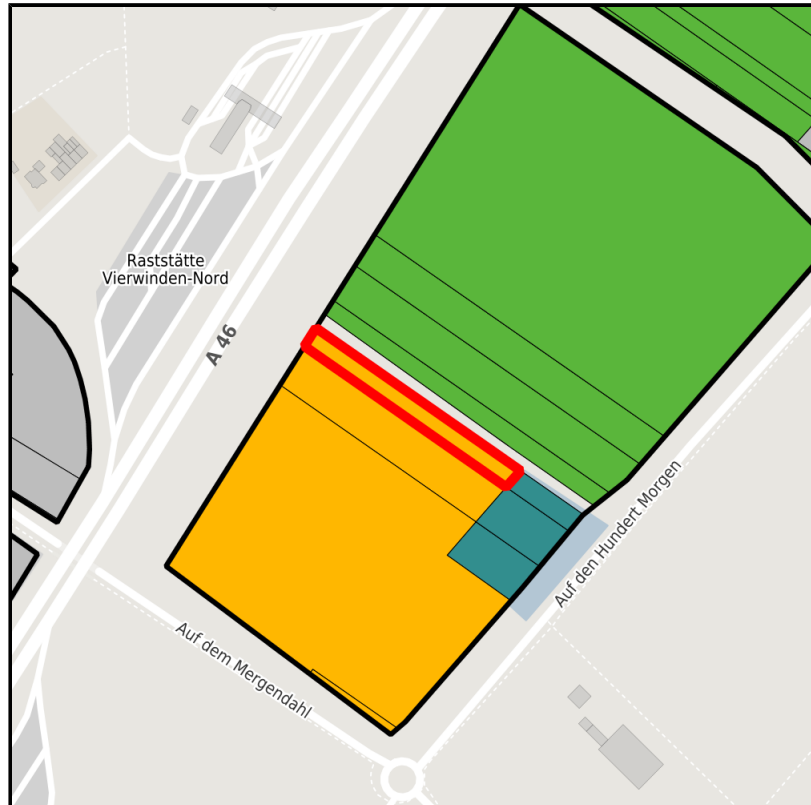

EXPOSÉ

Auf den Hundert Morgen

Ort: Grevenbroich

Regional overview

Municipal overview

Detail view

Parcel

Area size	2,672 m ²
Availability	Available area within medium term (2-5 years)
Divisible	No
24h operation	No

EXPOSÉ

Auf den Hundert Morgen

Ort: Grevenbroich

Details on commercial zone

Business park Auf den Hundert Morgen Attractive residential and working location, conveniently situated near the A 46 freeway: Accompanied by an avenue of trees, a 'good address' for services and trade, perhaps also for your company, is being created in an appealing environment! With building land available at short notice up to area resources that can be planned for the long term, these commercial sites with flexible plot sizes are the future location for the settlement of a wide variety of industries.