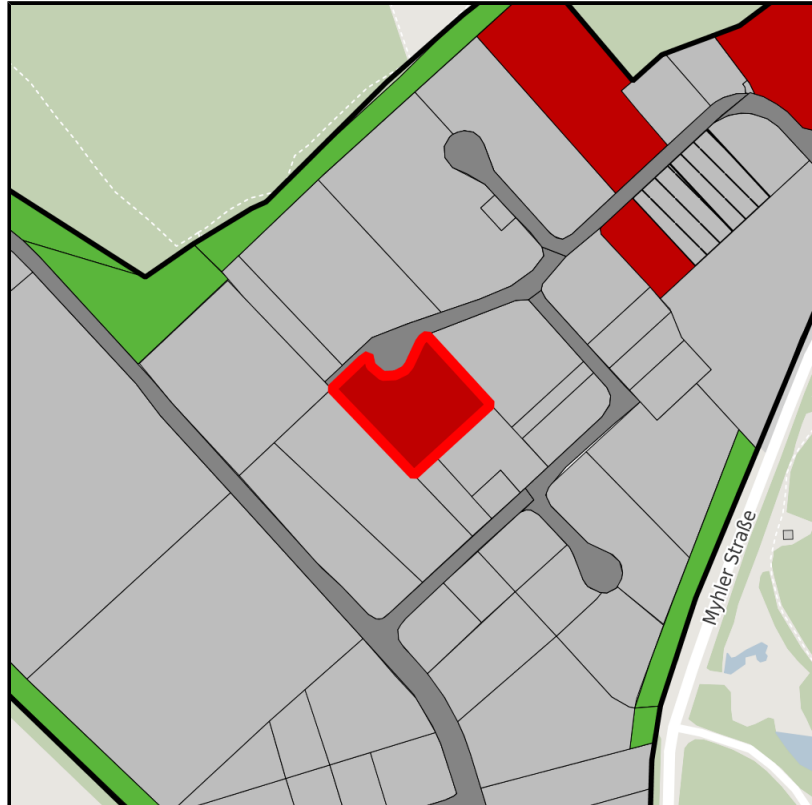

EXPOSÉ

Industrial Park "Rurtal" Hückelhoven-Wassenberg

Ort: Hückelhoven

www.germansite.de

Regional overview

Municipal overview

Detail view

Parcel

| | |
|---------------|----------------------------|
| Area size | 4,554 m ² |
| Availability | Immediately available area |
| Divisible | No |
| 24h operation | No |

EXPOSÉ

Industrial Park "Rurtal" Hückelhoven-Wassenberg

Ort: Hückelhoven

Details on commercial zone

Industrial site Rurtal - your essential advance!

Situated to the north-west of Ratheim on the Hückelhoven/Wassenberg town boundary, this intermunicipal location provides all the important criteria required for success. See for yourself!