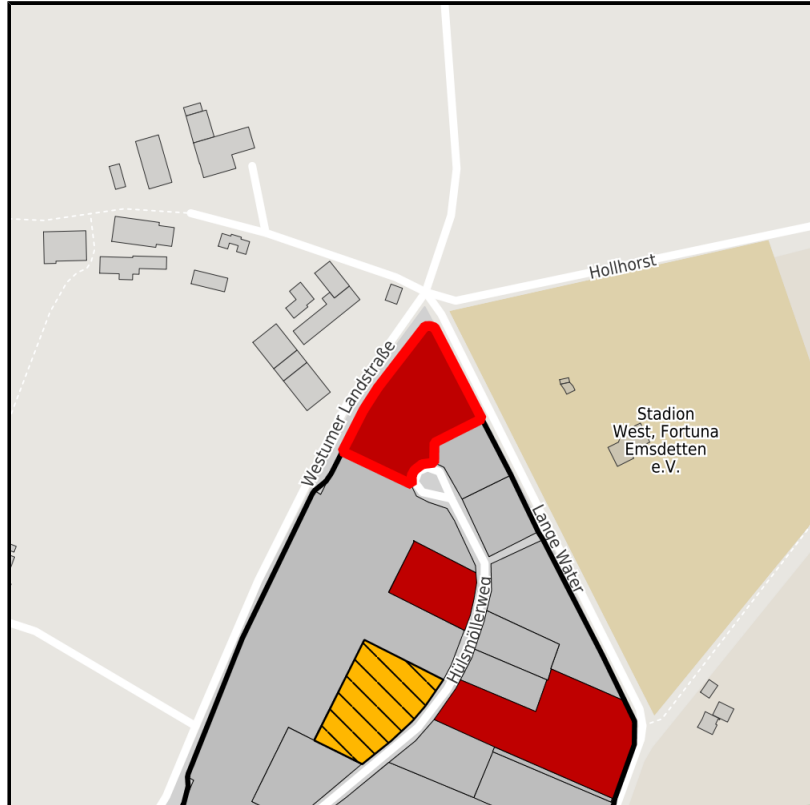

EXPOSÉ

Gewerbegebiet West - nördlicher Teil

Ort: Emsdetten

www.germansite.de

Regional overview

Municipal overview

Detail view

Parcel

| | |
|---------------|----------------------------|
| Area size | 4,503 m ² |
| Availability | Immediately available area |
| Divisible | No |
| 24h operation | No |

EXPOSÉ

Gewerbegebiet West - nördlicher Teil

Ort: Emsdetten

Details on commercial zone

Business park West - northern part

Commercial zone located on the Lange Water / Westumer Landstraße. Distance to University of Applied Sciences Steinfurt: 15 km Distance to the University of Münster: 30 km