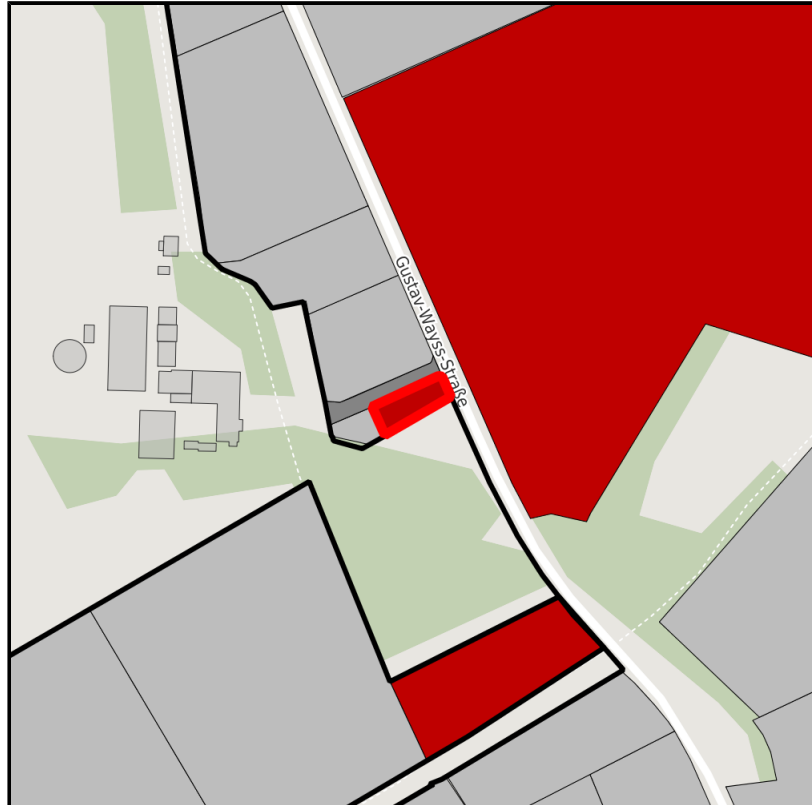

### Industriegebiet Süd

Ort: Emsdetten

Regional overview

Municipal overview

Detail view

### Parcel

Area size	667 m <sup>2</sup>
Availability	Immediately available area
Divisible	No
24h operation	No