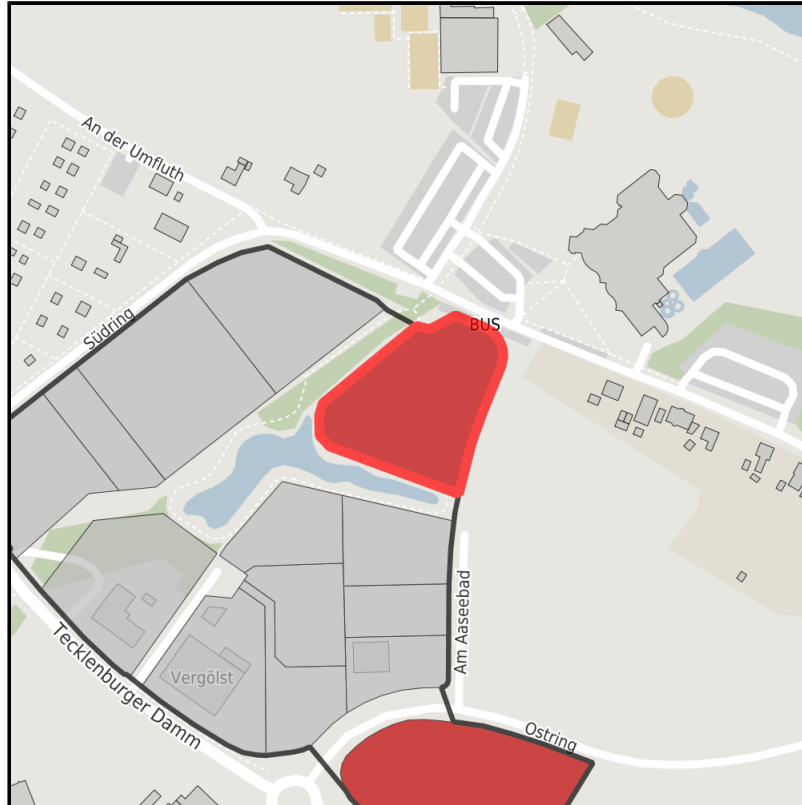

### Gewerbegebiet Tecklenburger Damm

Ort: Ibbenbüren

[www.germansite.de](http://www.germansite.de)

Regional overview

Municipal overview

Detail view

### Parcel

Area size	8,845 m <sup>2</sup>
Availability	Immediately available area
Area designation	Commercial zone
Divisible	Yes
24h operation	No