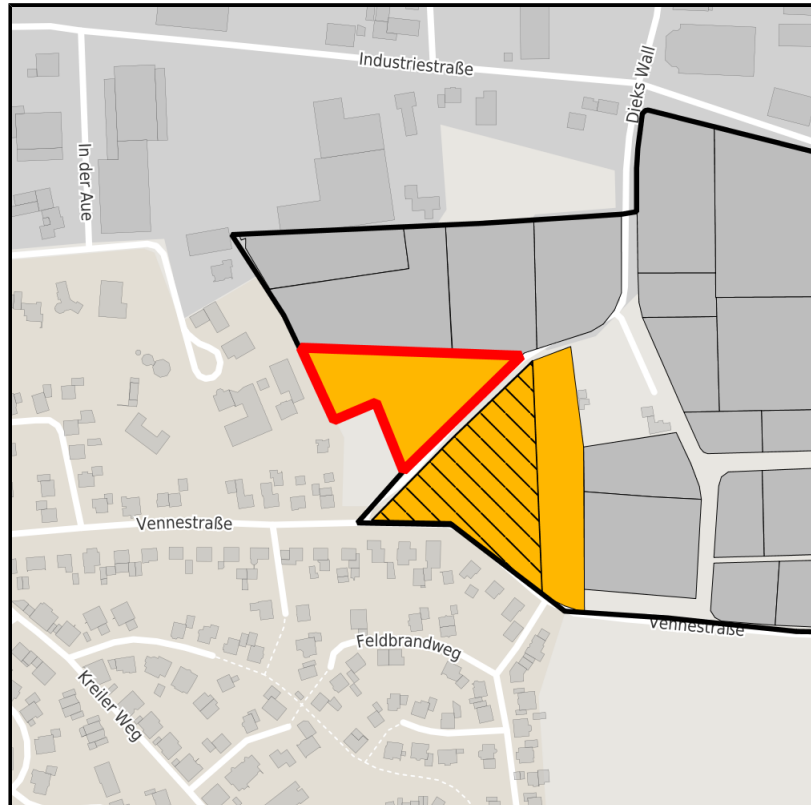

EXPOSÉ

Velen, Jägersdyk

Ort: Velen

Regional overview

Municipal overview

Detail view

Parcel

Area size	6,600 m ²
Price	25.00 €/m ²
Availability	Available area within medium term (2-5 years)
Area designation	Commercial zone
Divisible	No
24h operation	No

Details on commercial zone

Industrial tax multiplier	411.00 %
Area type	GE

Links

<https://muensterland.blis-online.eu>

EXPOSÉ

Velen, Jägersdyk

Ort: Velen

Transport infrastructure