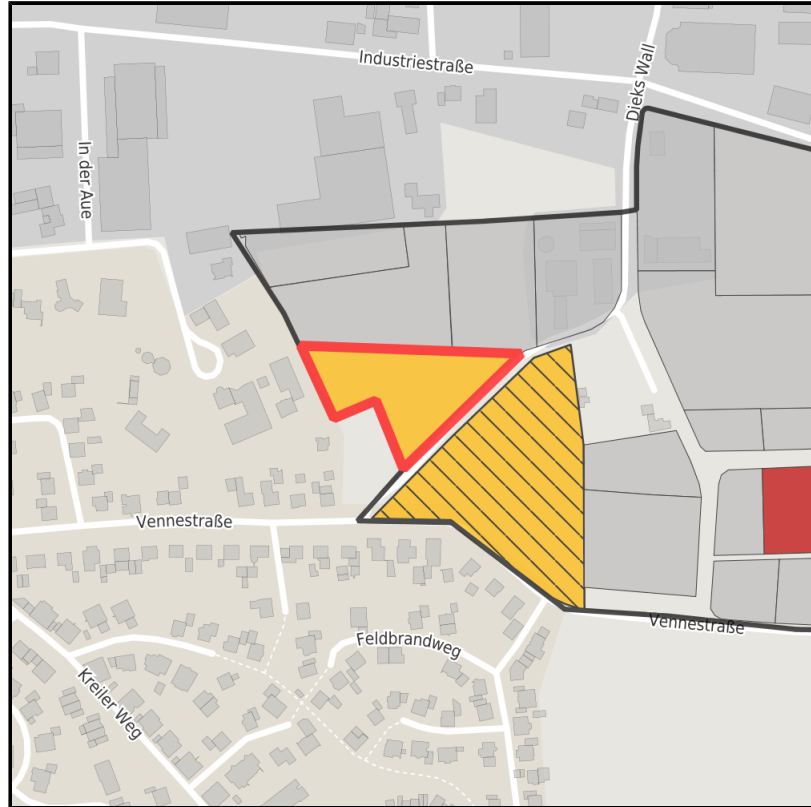

EXPOSÉ

Velen, Jägersdyk

Ort: Velen

Regional overview

Municipal overview

Detail view

Parcel

Area size	6,600 m ²
Price	25.00 €/m ²
Availability	Available area within medium term (2-5 years)
Divisible	No
24h operation	No

Details on commercial zone

Industrial tax multiplier	411.00 %
Area type	GE

EXPOSÉ

Velen, Jägersdyk

Ort: Velen

Transport infrastructure

Freeway	A 31 Auffahrt Gescher/Coesfeld	7 km
Freeway	A 31 Auffahrt Borken	8 km
Airport	Münster/Osnabrück	75 km
Airport	Düsseldorf	80 km
Rail freight	Münster	50 km